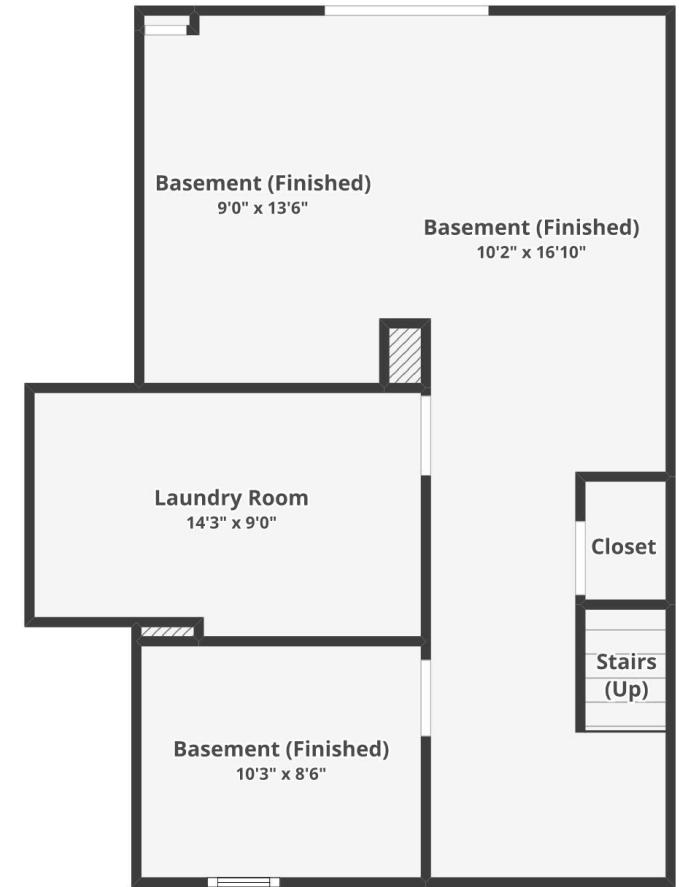

2362 ALBOT RD

RESTON, VA 20191

FLOOR 1

FLOOR 2

BASEMENT

LOWER LEVEL

MAIN LEVEL

UPPER LEVEL