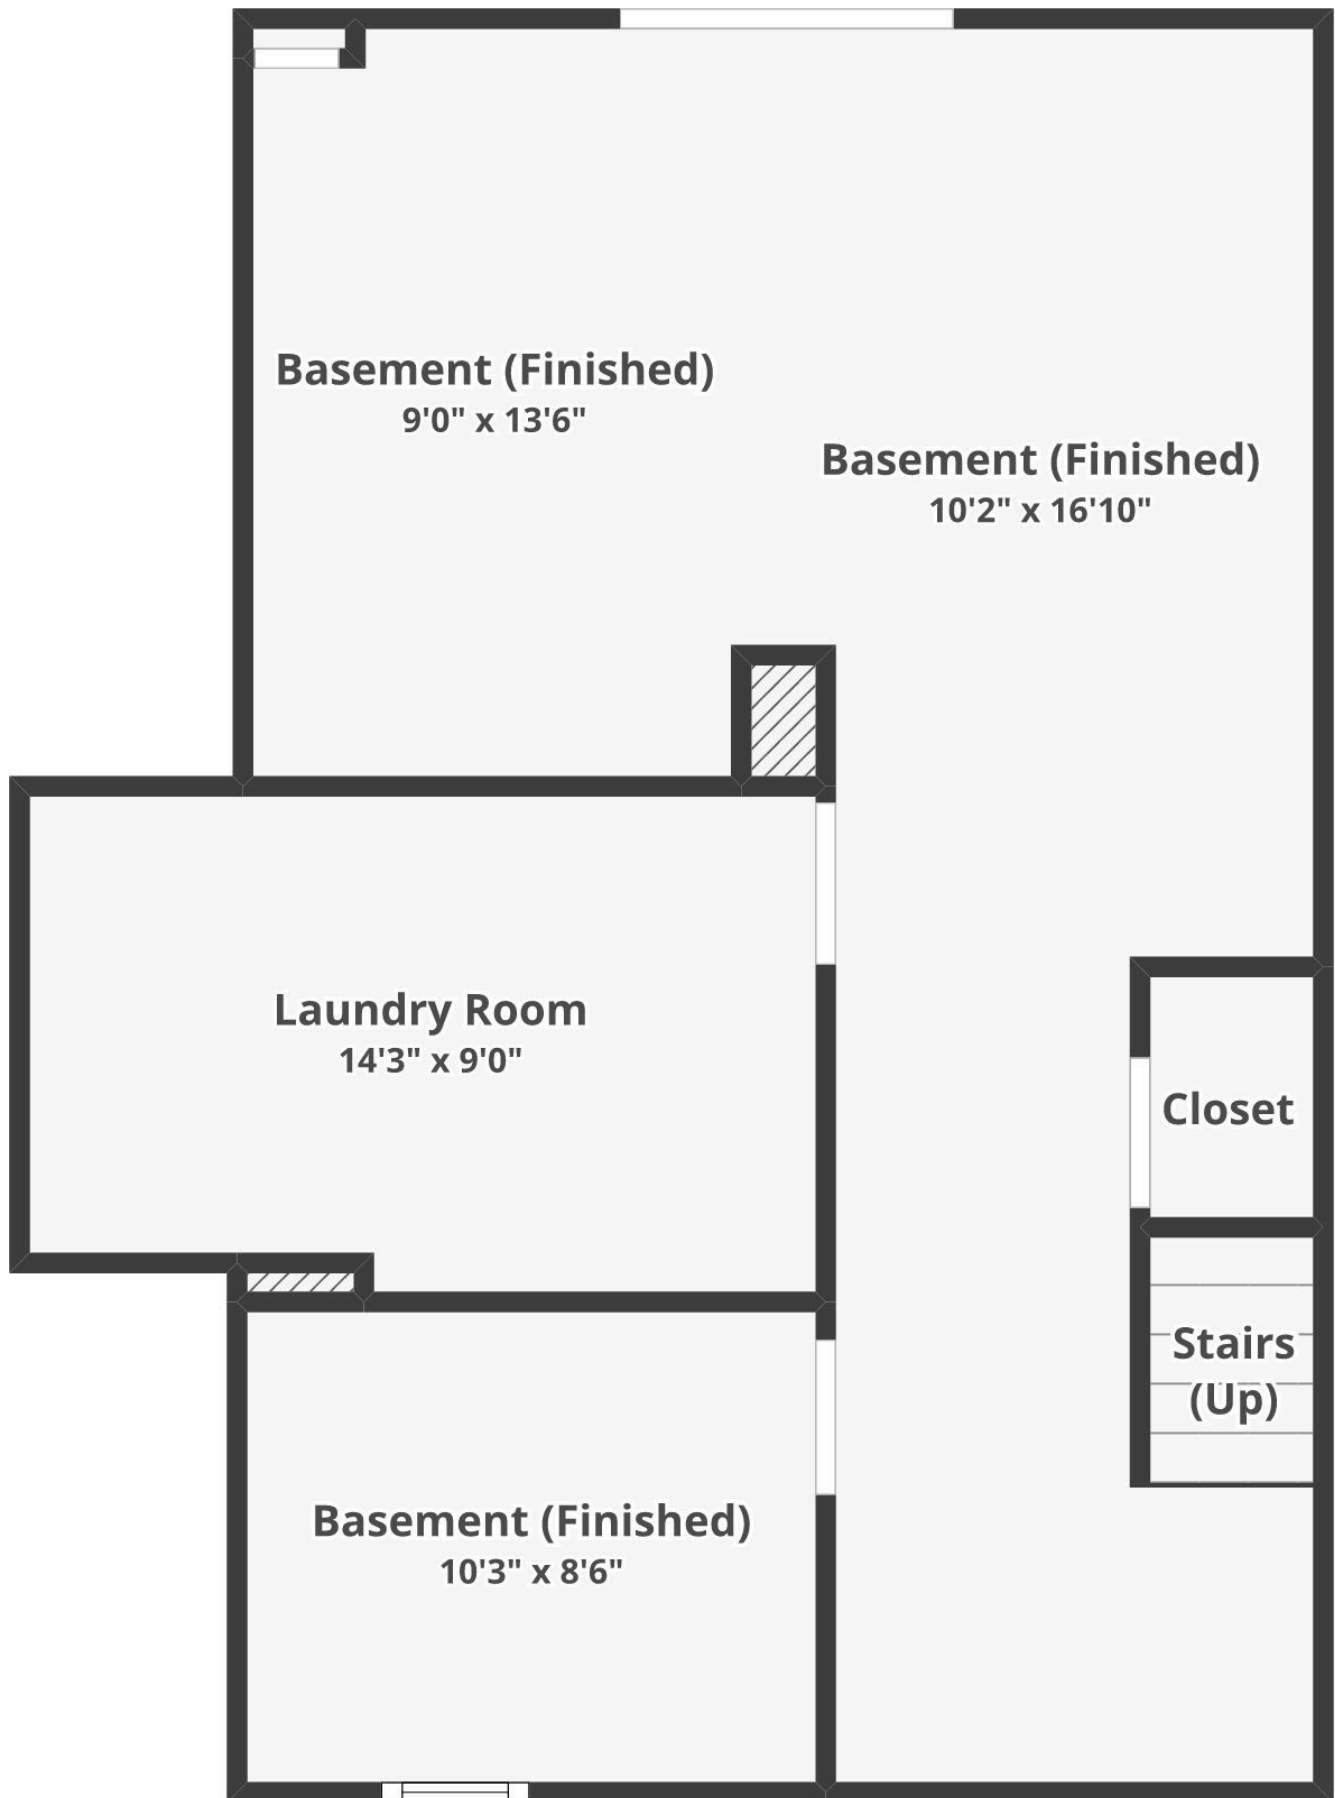

2362 ALBOT RD

RESTON, VA 20191

FLOOR 1

FLOOR 2

BASEMENT

LOWER LEVEL

MAIN LEVEL

UPPER LEVEL