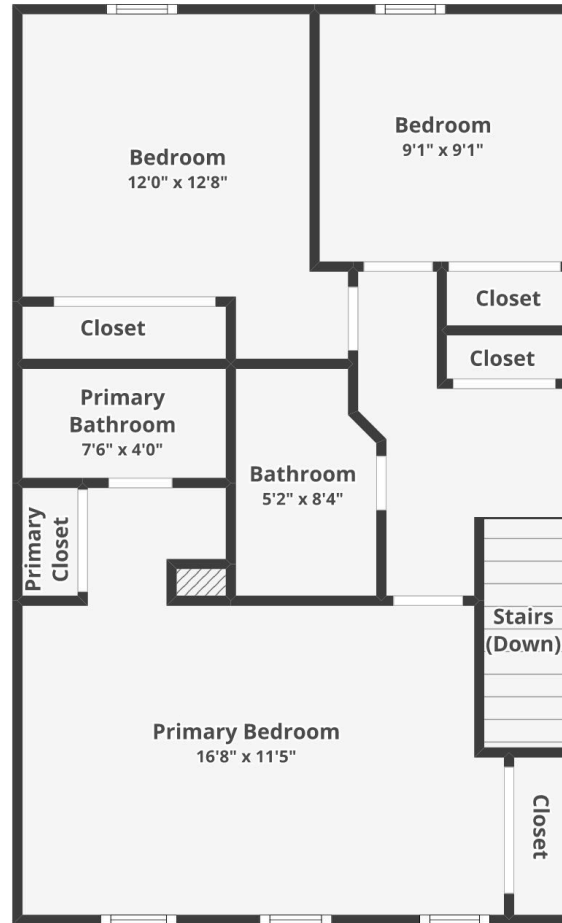

2362 ALBOT RD

RESTON, VA 20191

FLOOR 1

FLOOR 2

BASEMENT

LOWER LEVEL

MAIN LEVEL

UPPER LEVEL