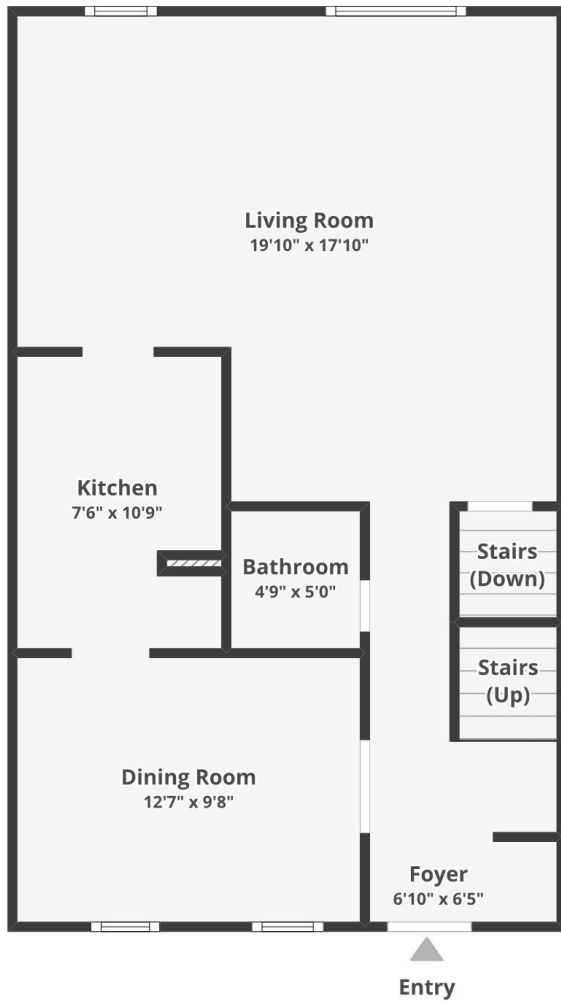

2362 ALBOT RD

RESTON, VA 20191

FLOOR 1

FLOOR 2

BASEMENT

LOWER LEVEL

MAIN LEVEL

UPPER LEVEL