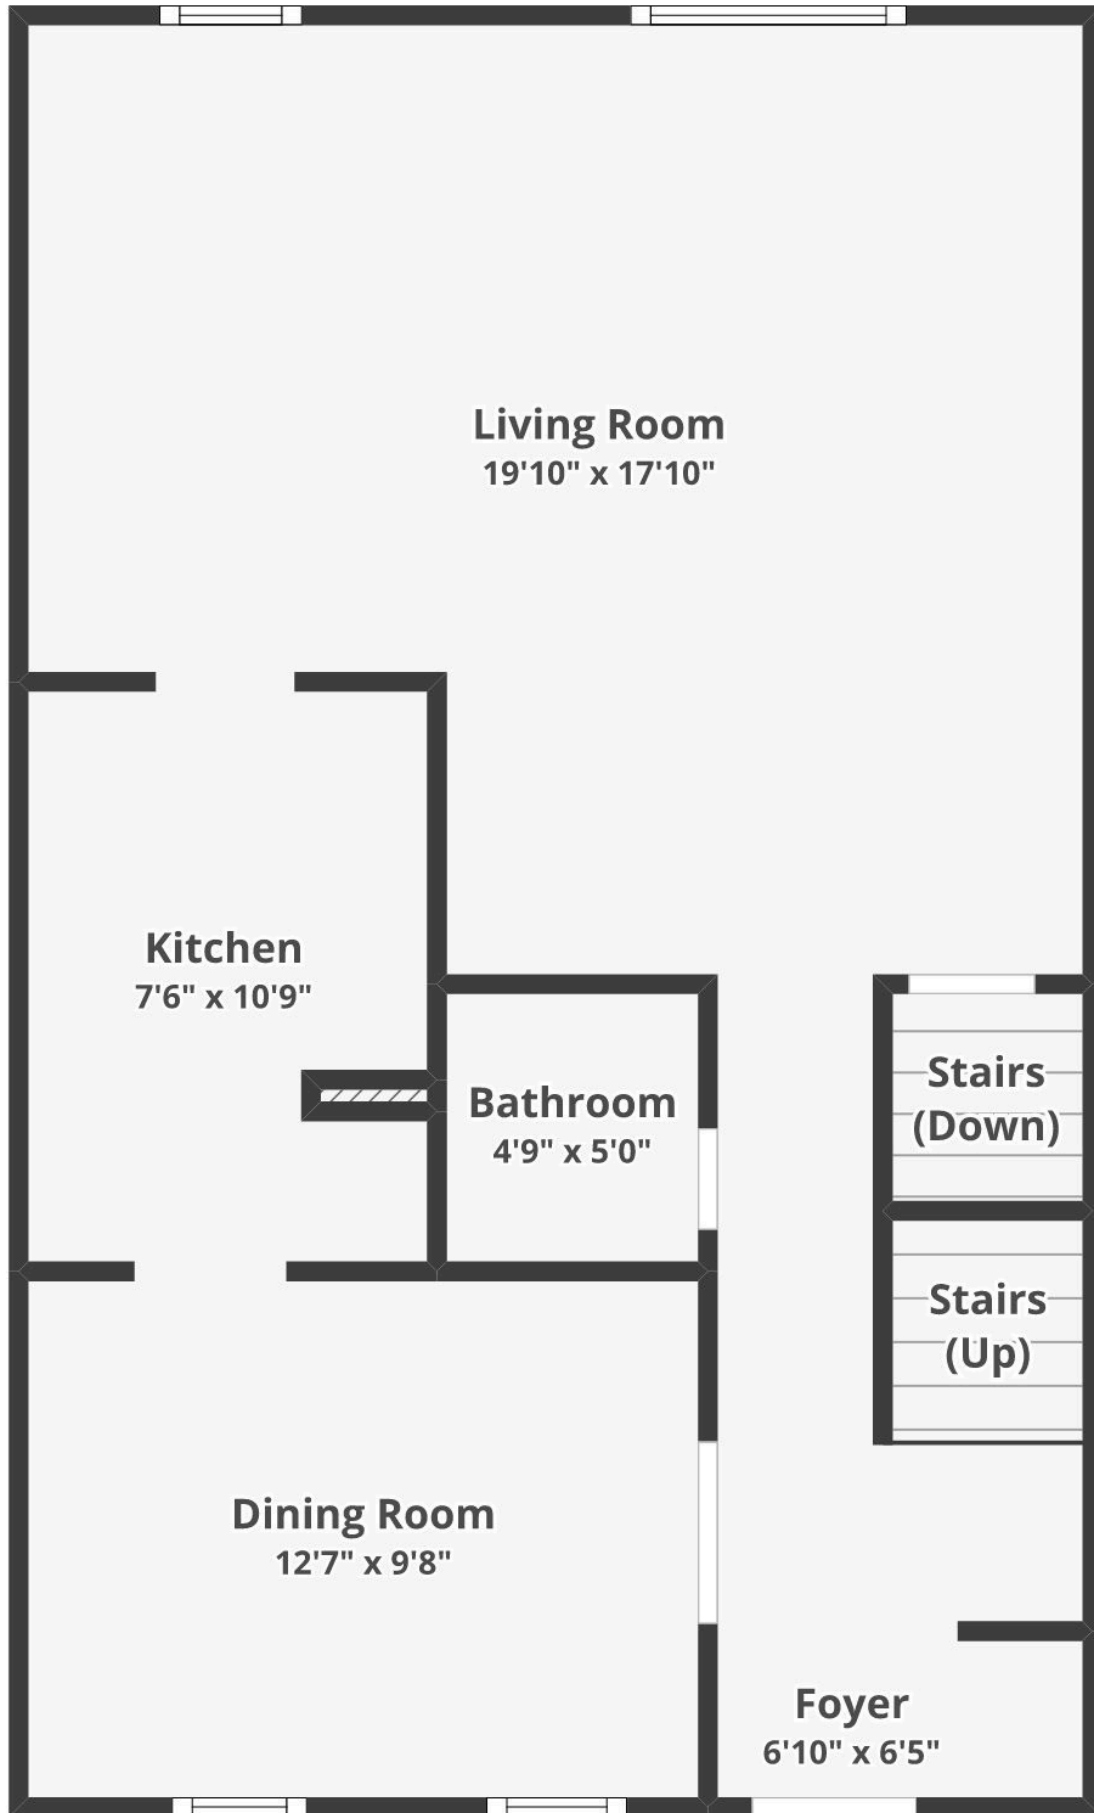

2362 ALBOT RD

RESTON, VA 20191

FLOOR 1

FLOOR 2

BASEMENT

LOWER LEVEL

MAIN LEVEL

UPPER LEVEL