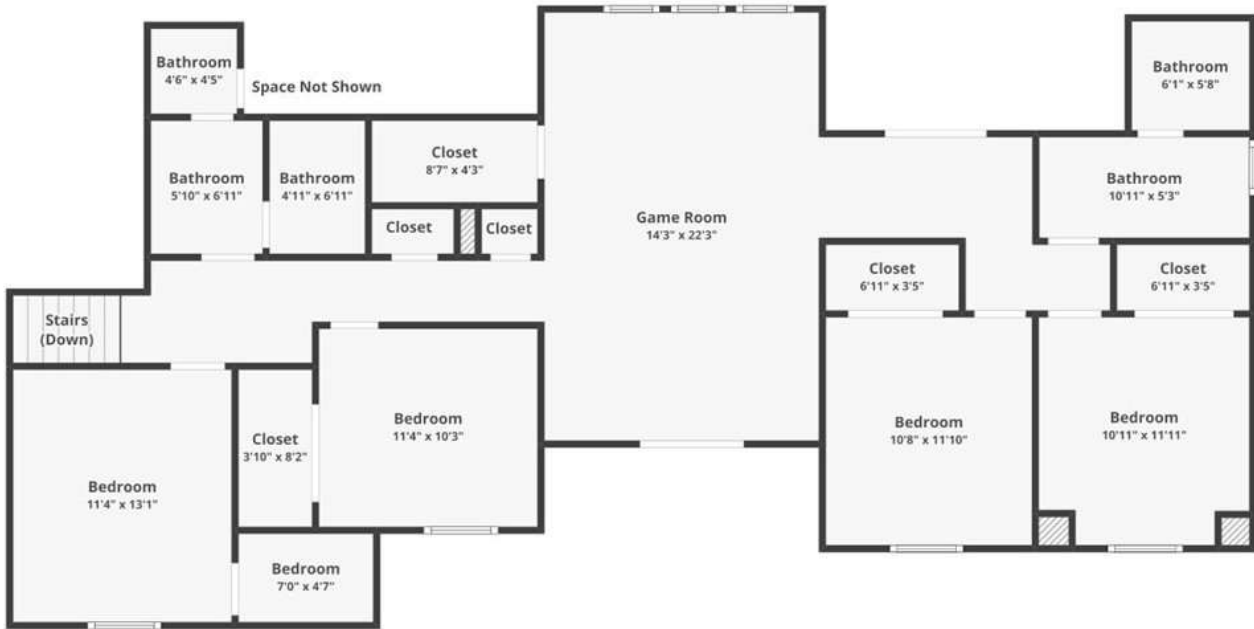

3237 Harkey Rd, Pearland, TX 77584

Floor 2