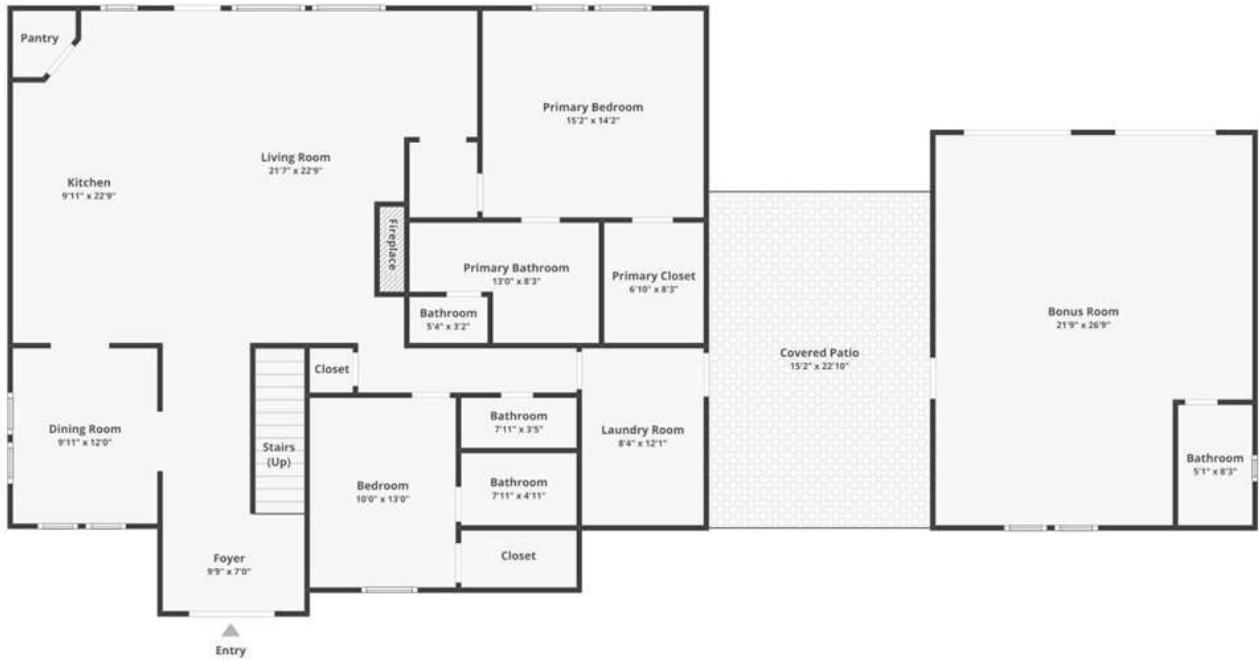

3237 Harkey Rd, Pearland, TX 77584

Floor 1