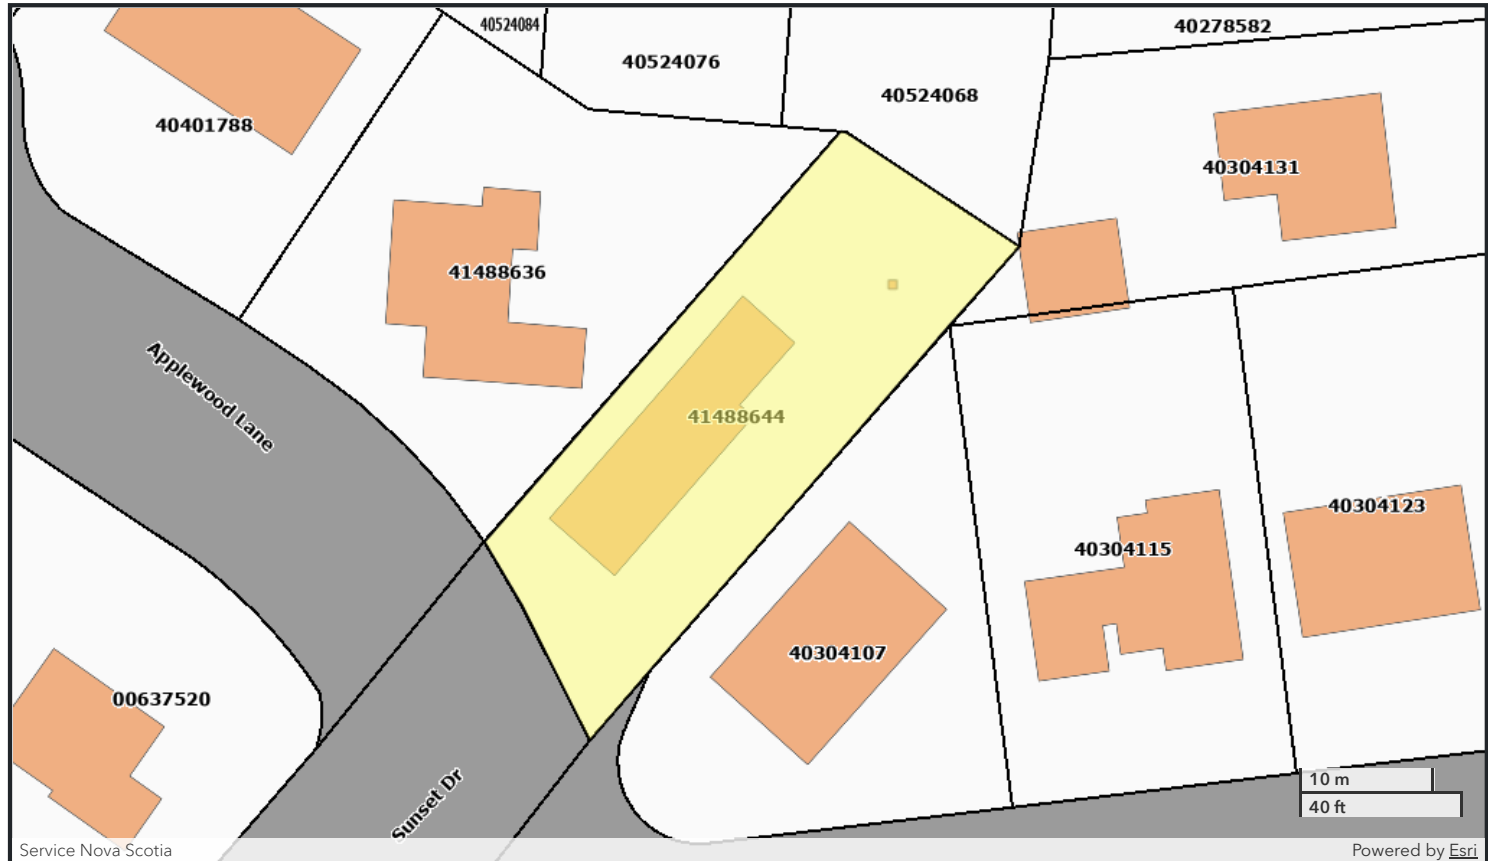

Property Online Map

Date: May 19, 2026 08:21:16

PID: 41488644
County: HALIFAX COUNTY
LR: LAND REGISTRATION

Address: 8 A APPLEWOOD LANE
DARTMOUTH
LOT M81-2B

AAN: 10924669

The Provincial mapping is a graphical representation of property boundaries which approximate the size, configuration and location of parcels. Care has been taken to ensure the best possible quality, however, this map is not a land survey and is not intended to be used for legal descriptions or to calculate exact dimensions or area. The Provincial mapping is not conclusive as to the location, boundaries or extent of a parcel [Land Registration Act subsection 21(2)]. THIS IS NOT AN OFFICIAL RECORD.