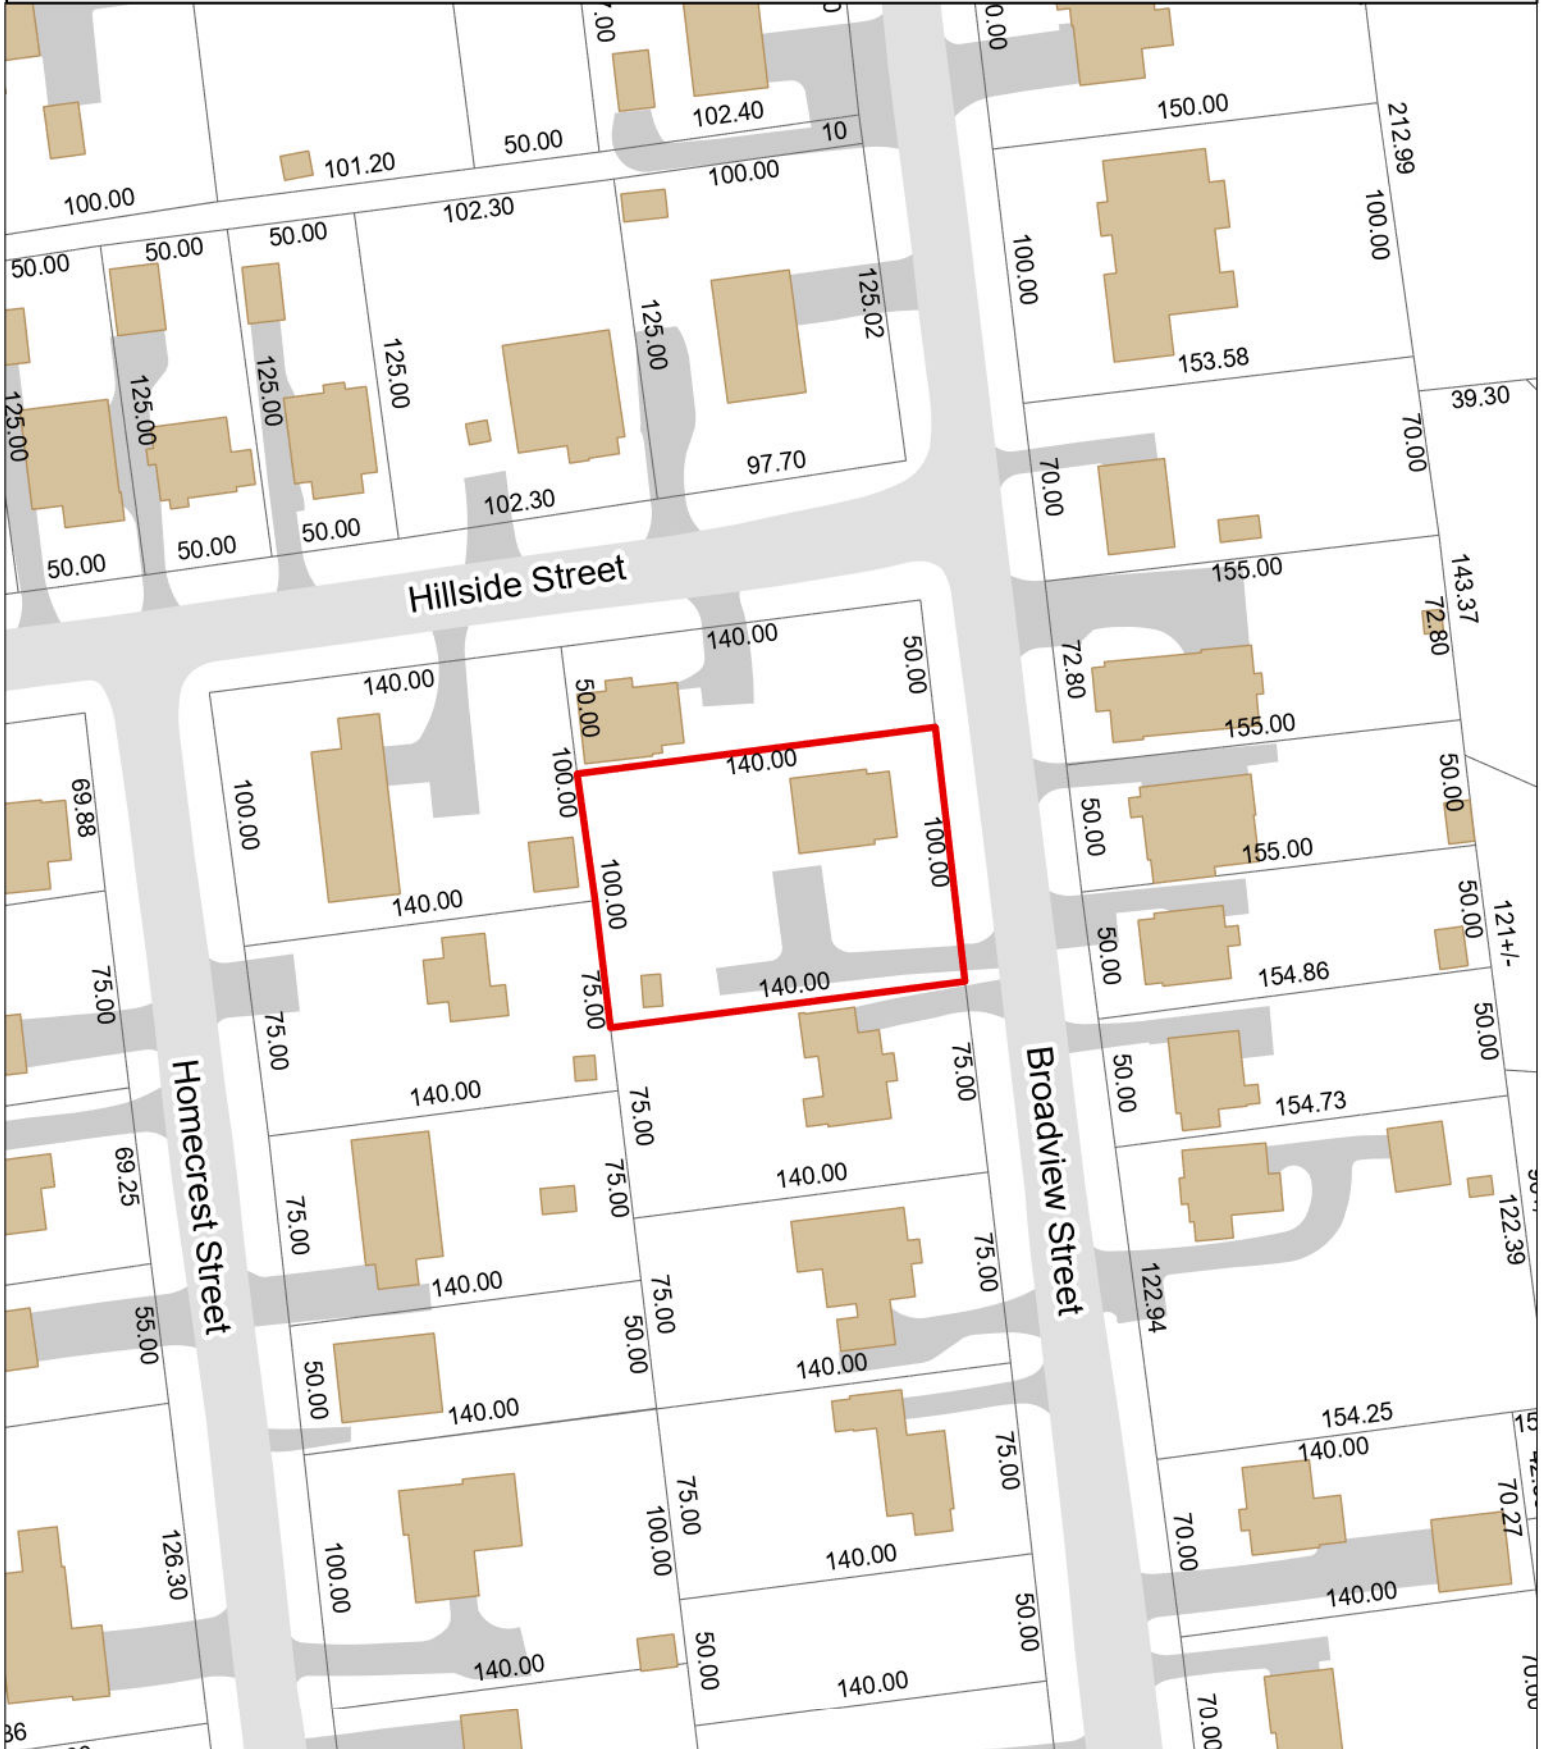

Town of Newington, Connecticut - Assessment Parcel Map

Parcel: 21-138-000

Address: 37 BROADVIEW ST

Approximate Scale: 1:900

Map Produced: April 2026

Disclaimer: This map is for informational purposes only. All information is subject to verification by any user. The Town of Newington and its mapping contractors assume no legal responsibility for the information contained herein.