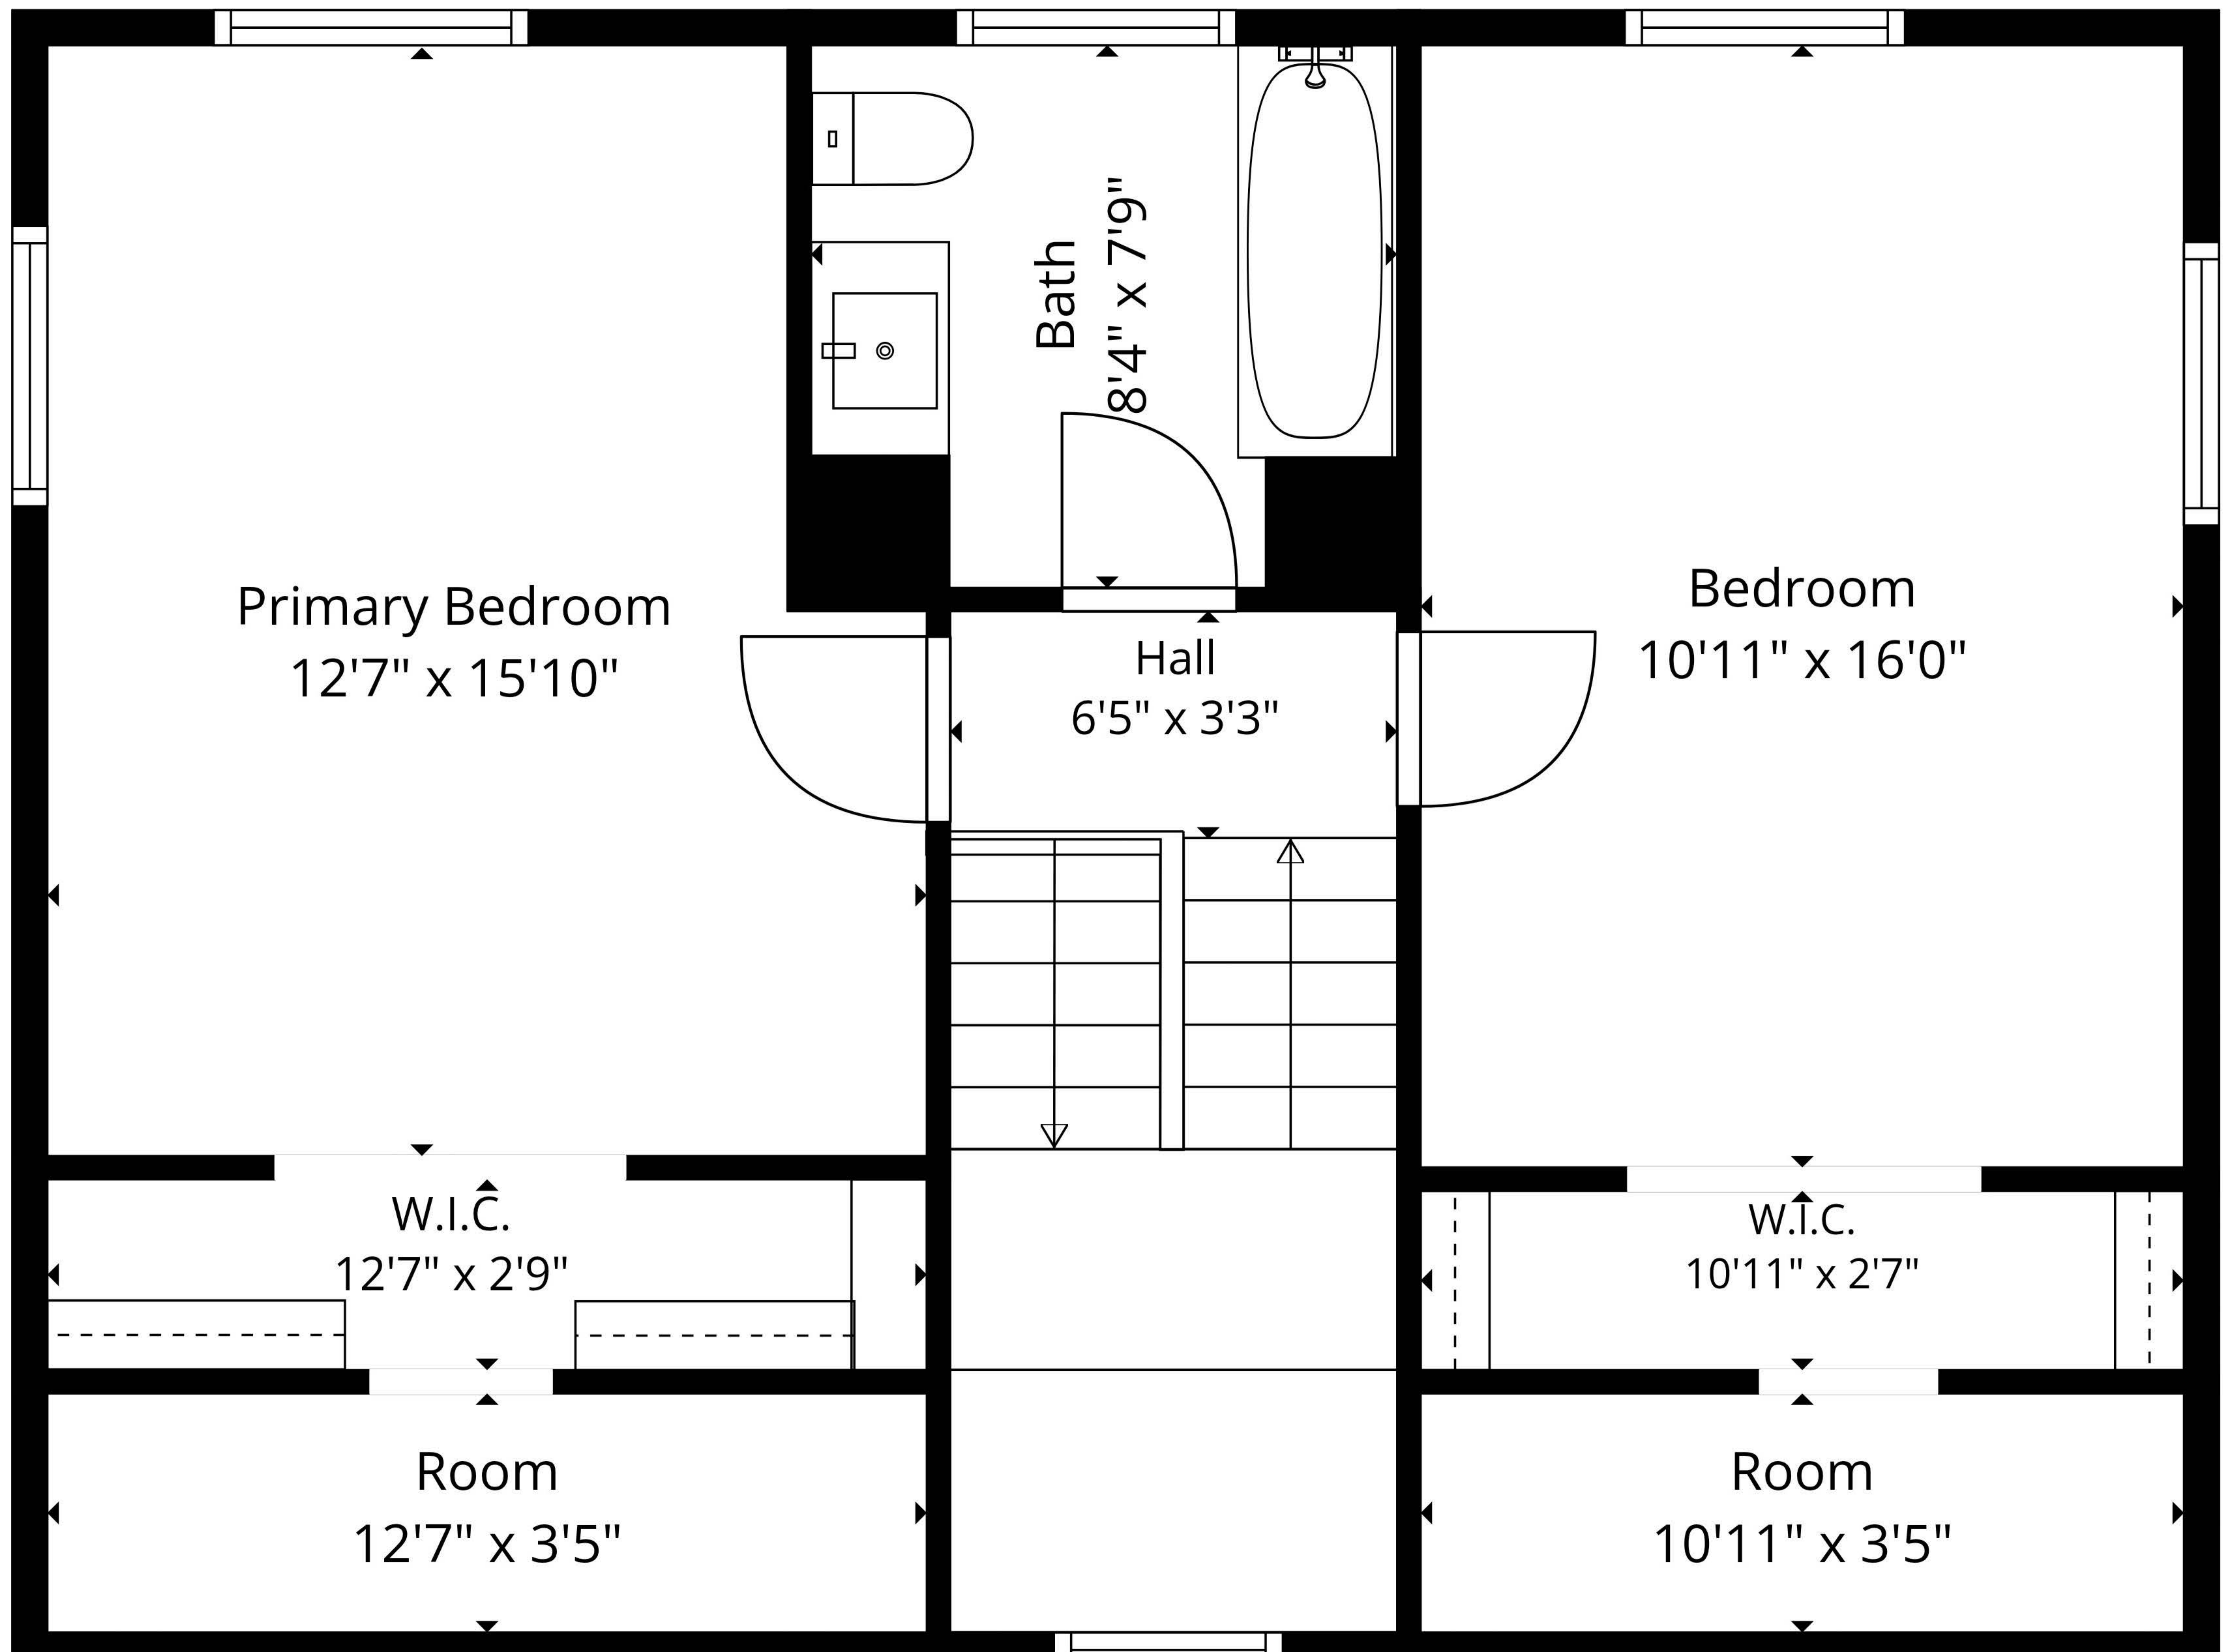

Main Level

Upper Level

Lower Level

Main Level

Upper Level

Lower Level

GROSS INTERNAL AREA
TOTAL: 330 sq ft

SIZES AND DIMENSIONS ARE APPROXIMATE, ACTUAL MAY VARY