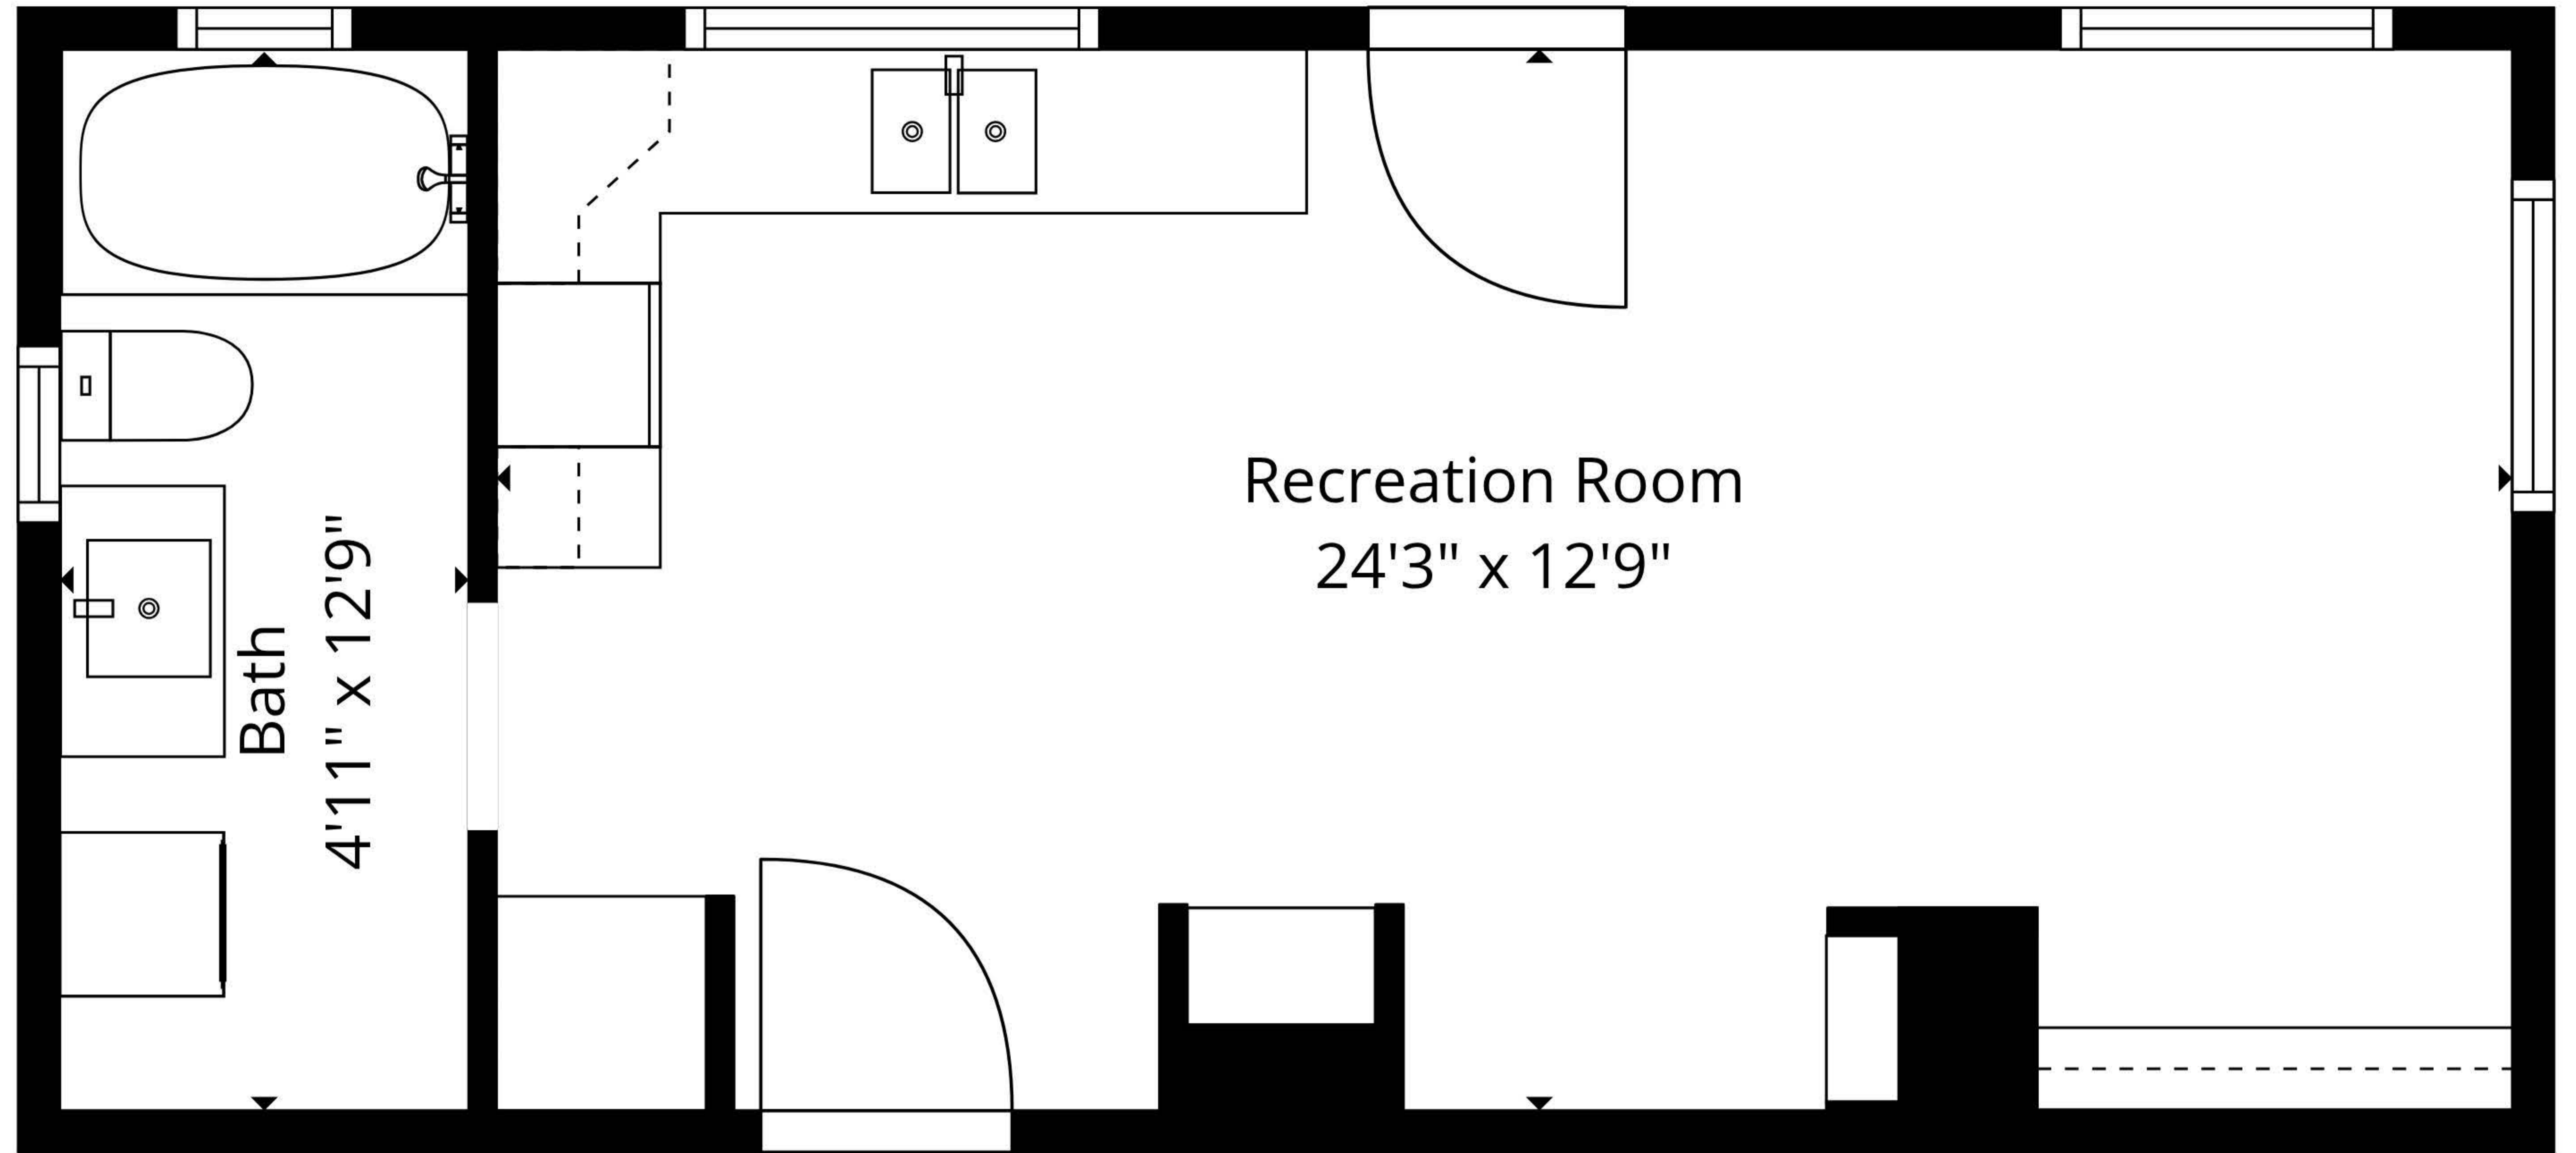

Main Level

Upper Level

Lower Level

Main Level

Upper Level

Lower Level

GROSS INTERNAL AREA
TOTAL: 330 sq ft

SIZES AND DIMENSIONS ARE APPROXIMATE, ACTUAL MAY VARY