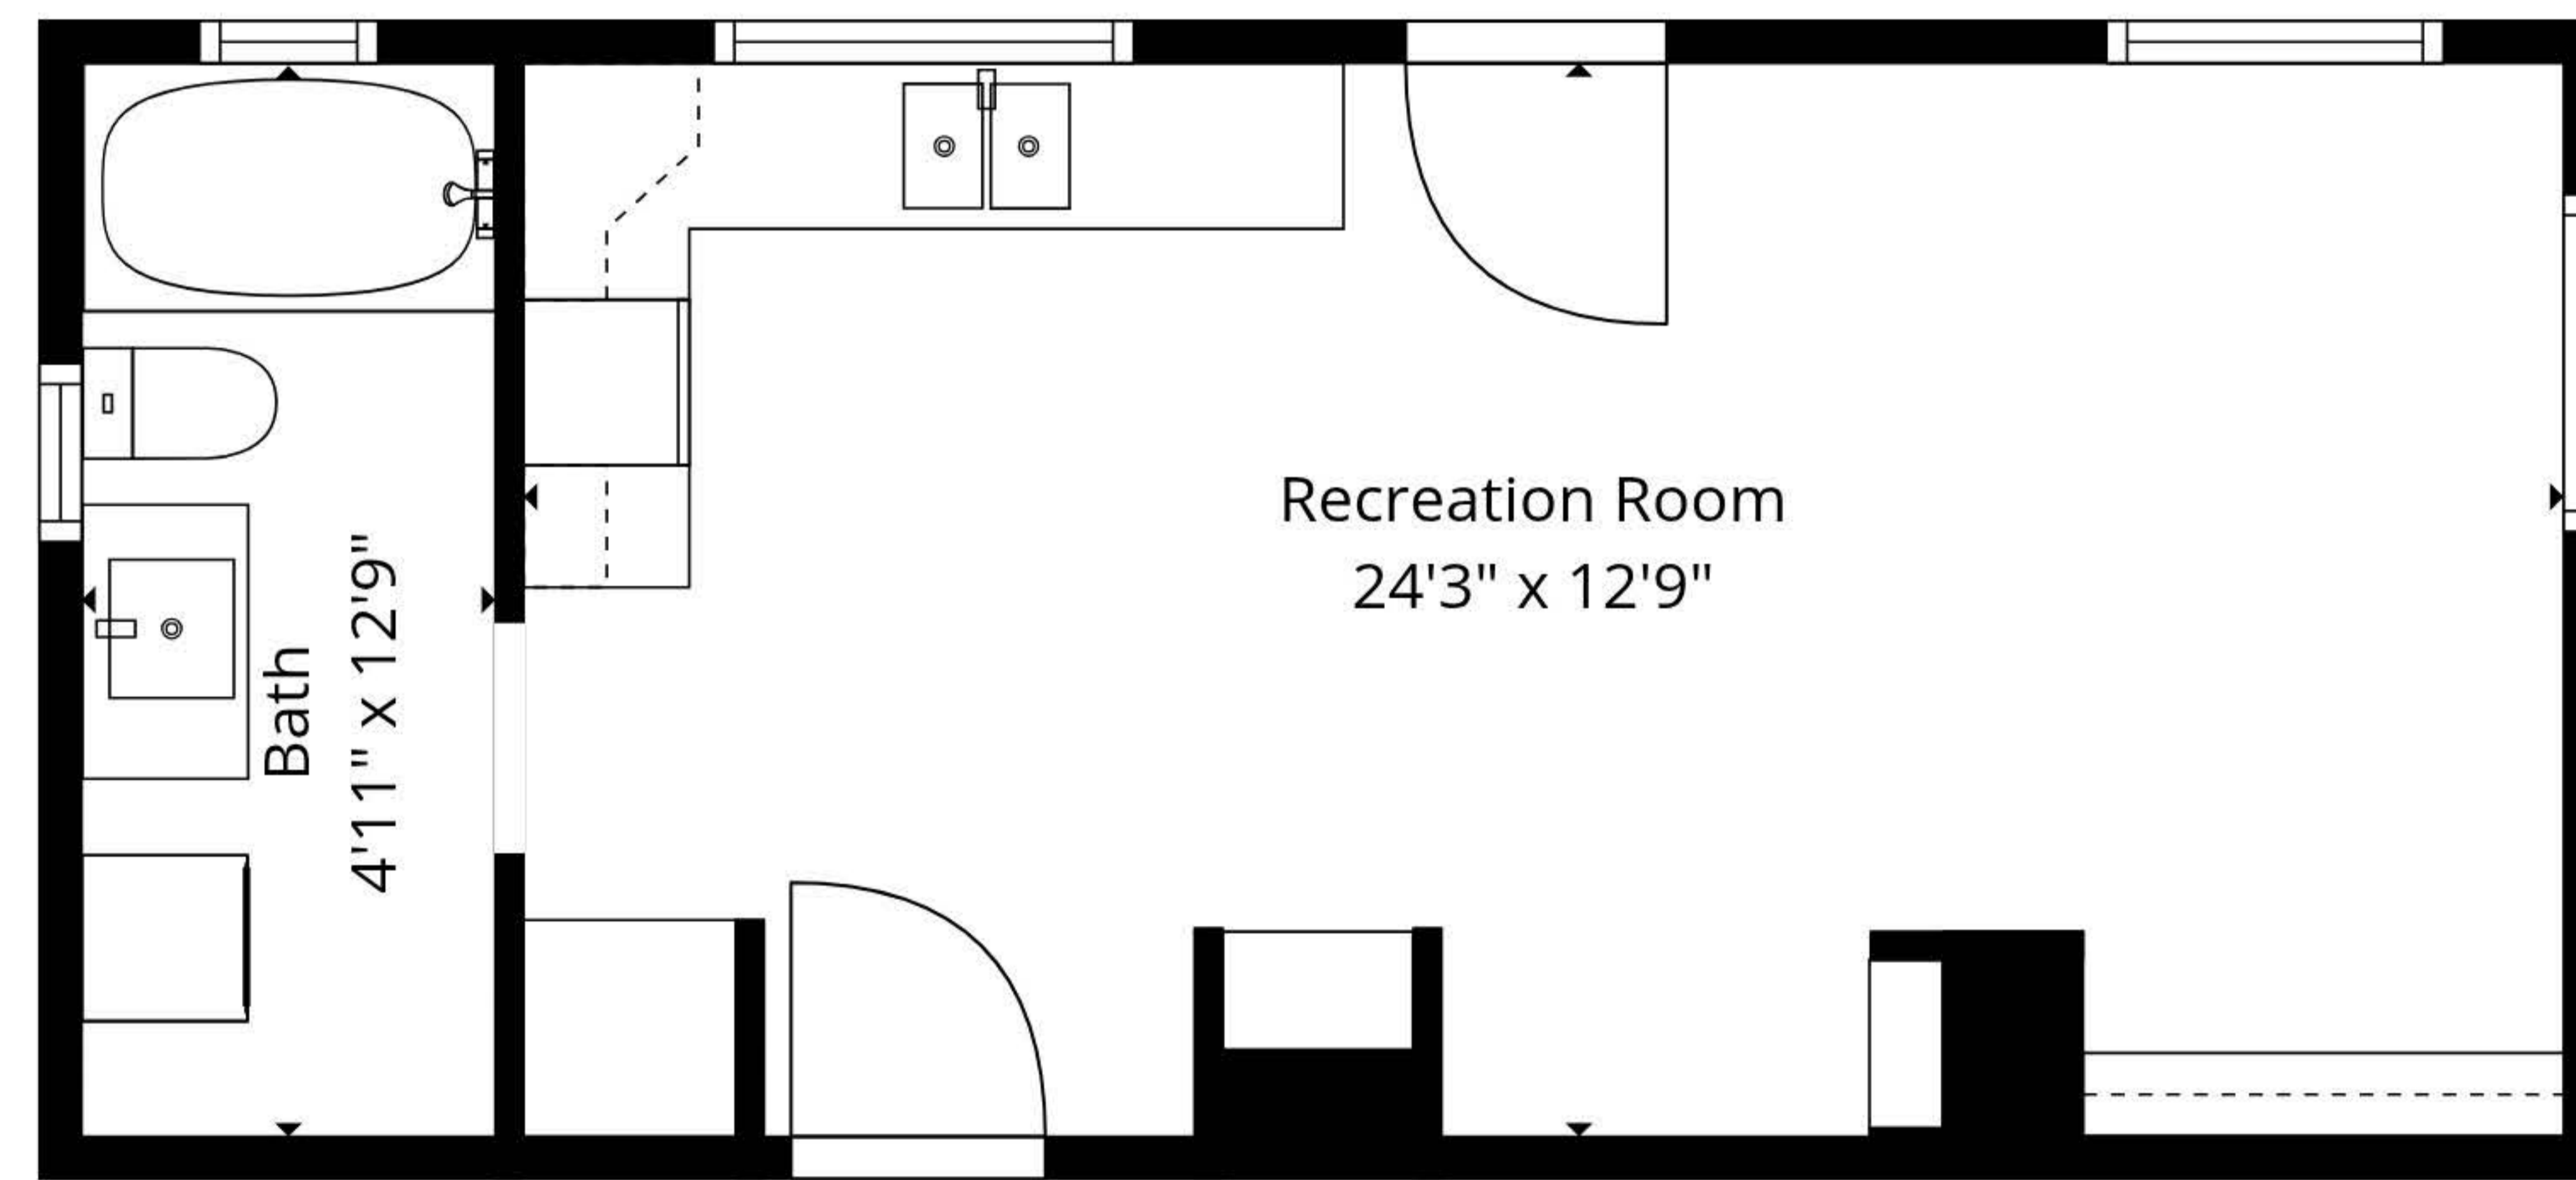

Main Level

Upper Level

Lower Level

Main Level

Upper Level

Lower Level

GROSS INTERNAL AREA
TOTAL: 330 sq ft

SIZES AND DIMENSIONS ARE APPROXIMATE, ACTUAL MAY VARY