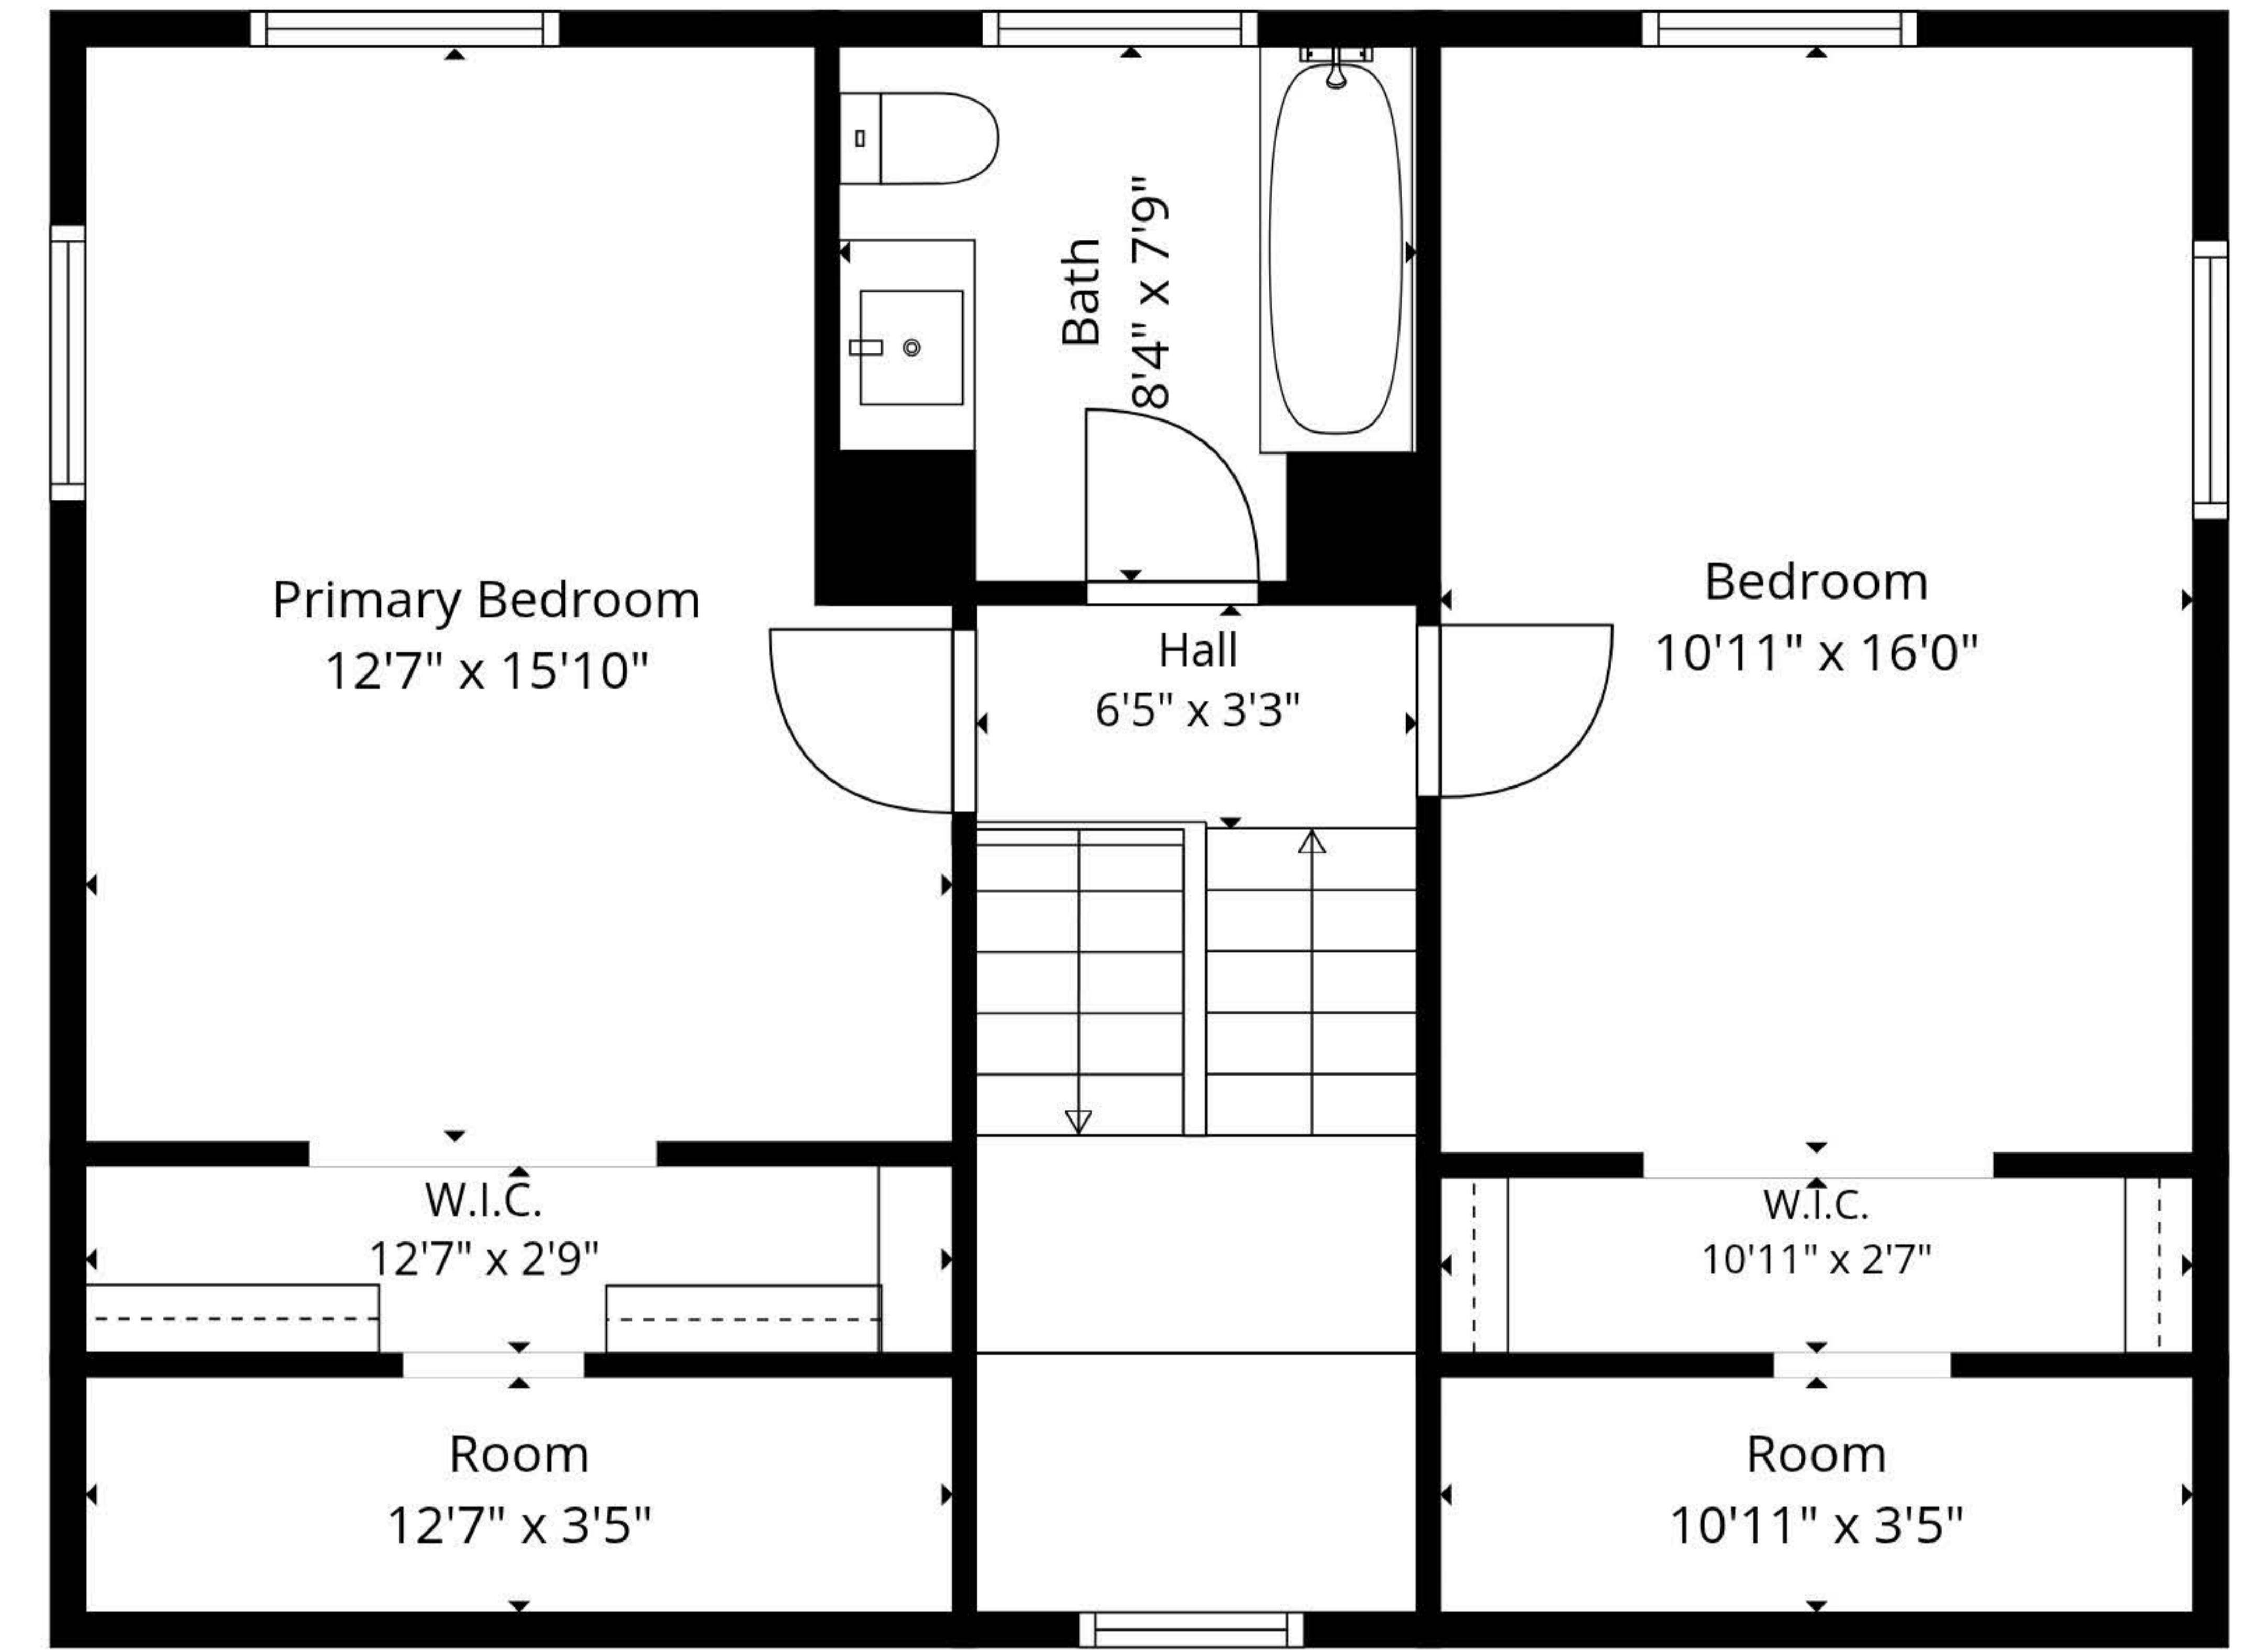

Main Level

Upper Level

Lower Level

Main Level

Upper Level

Lower Level

GROSS INTERNAL AREA
TOTAL: 330 sq ft

SIZES AND DIMENSIONS ARE APPROXIMATE, ACTUAL MAY VARY