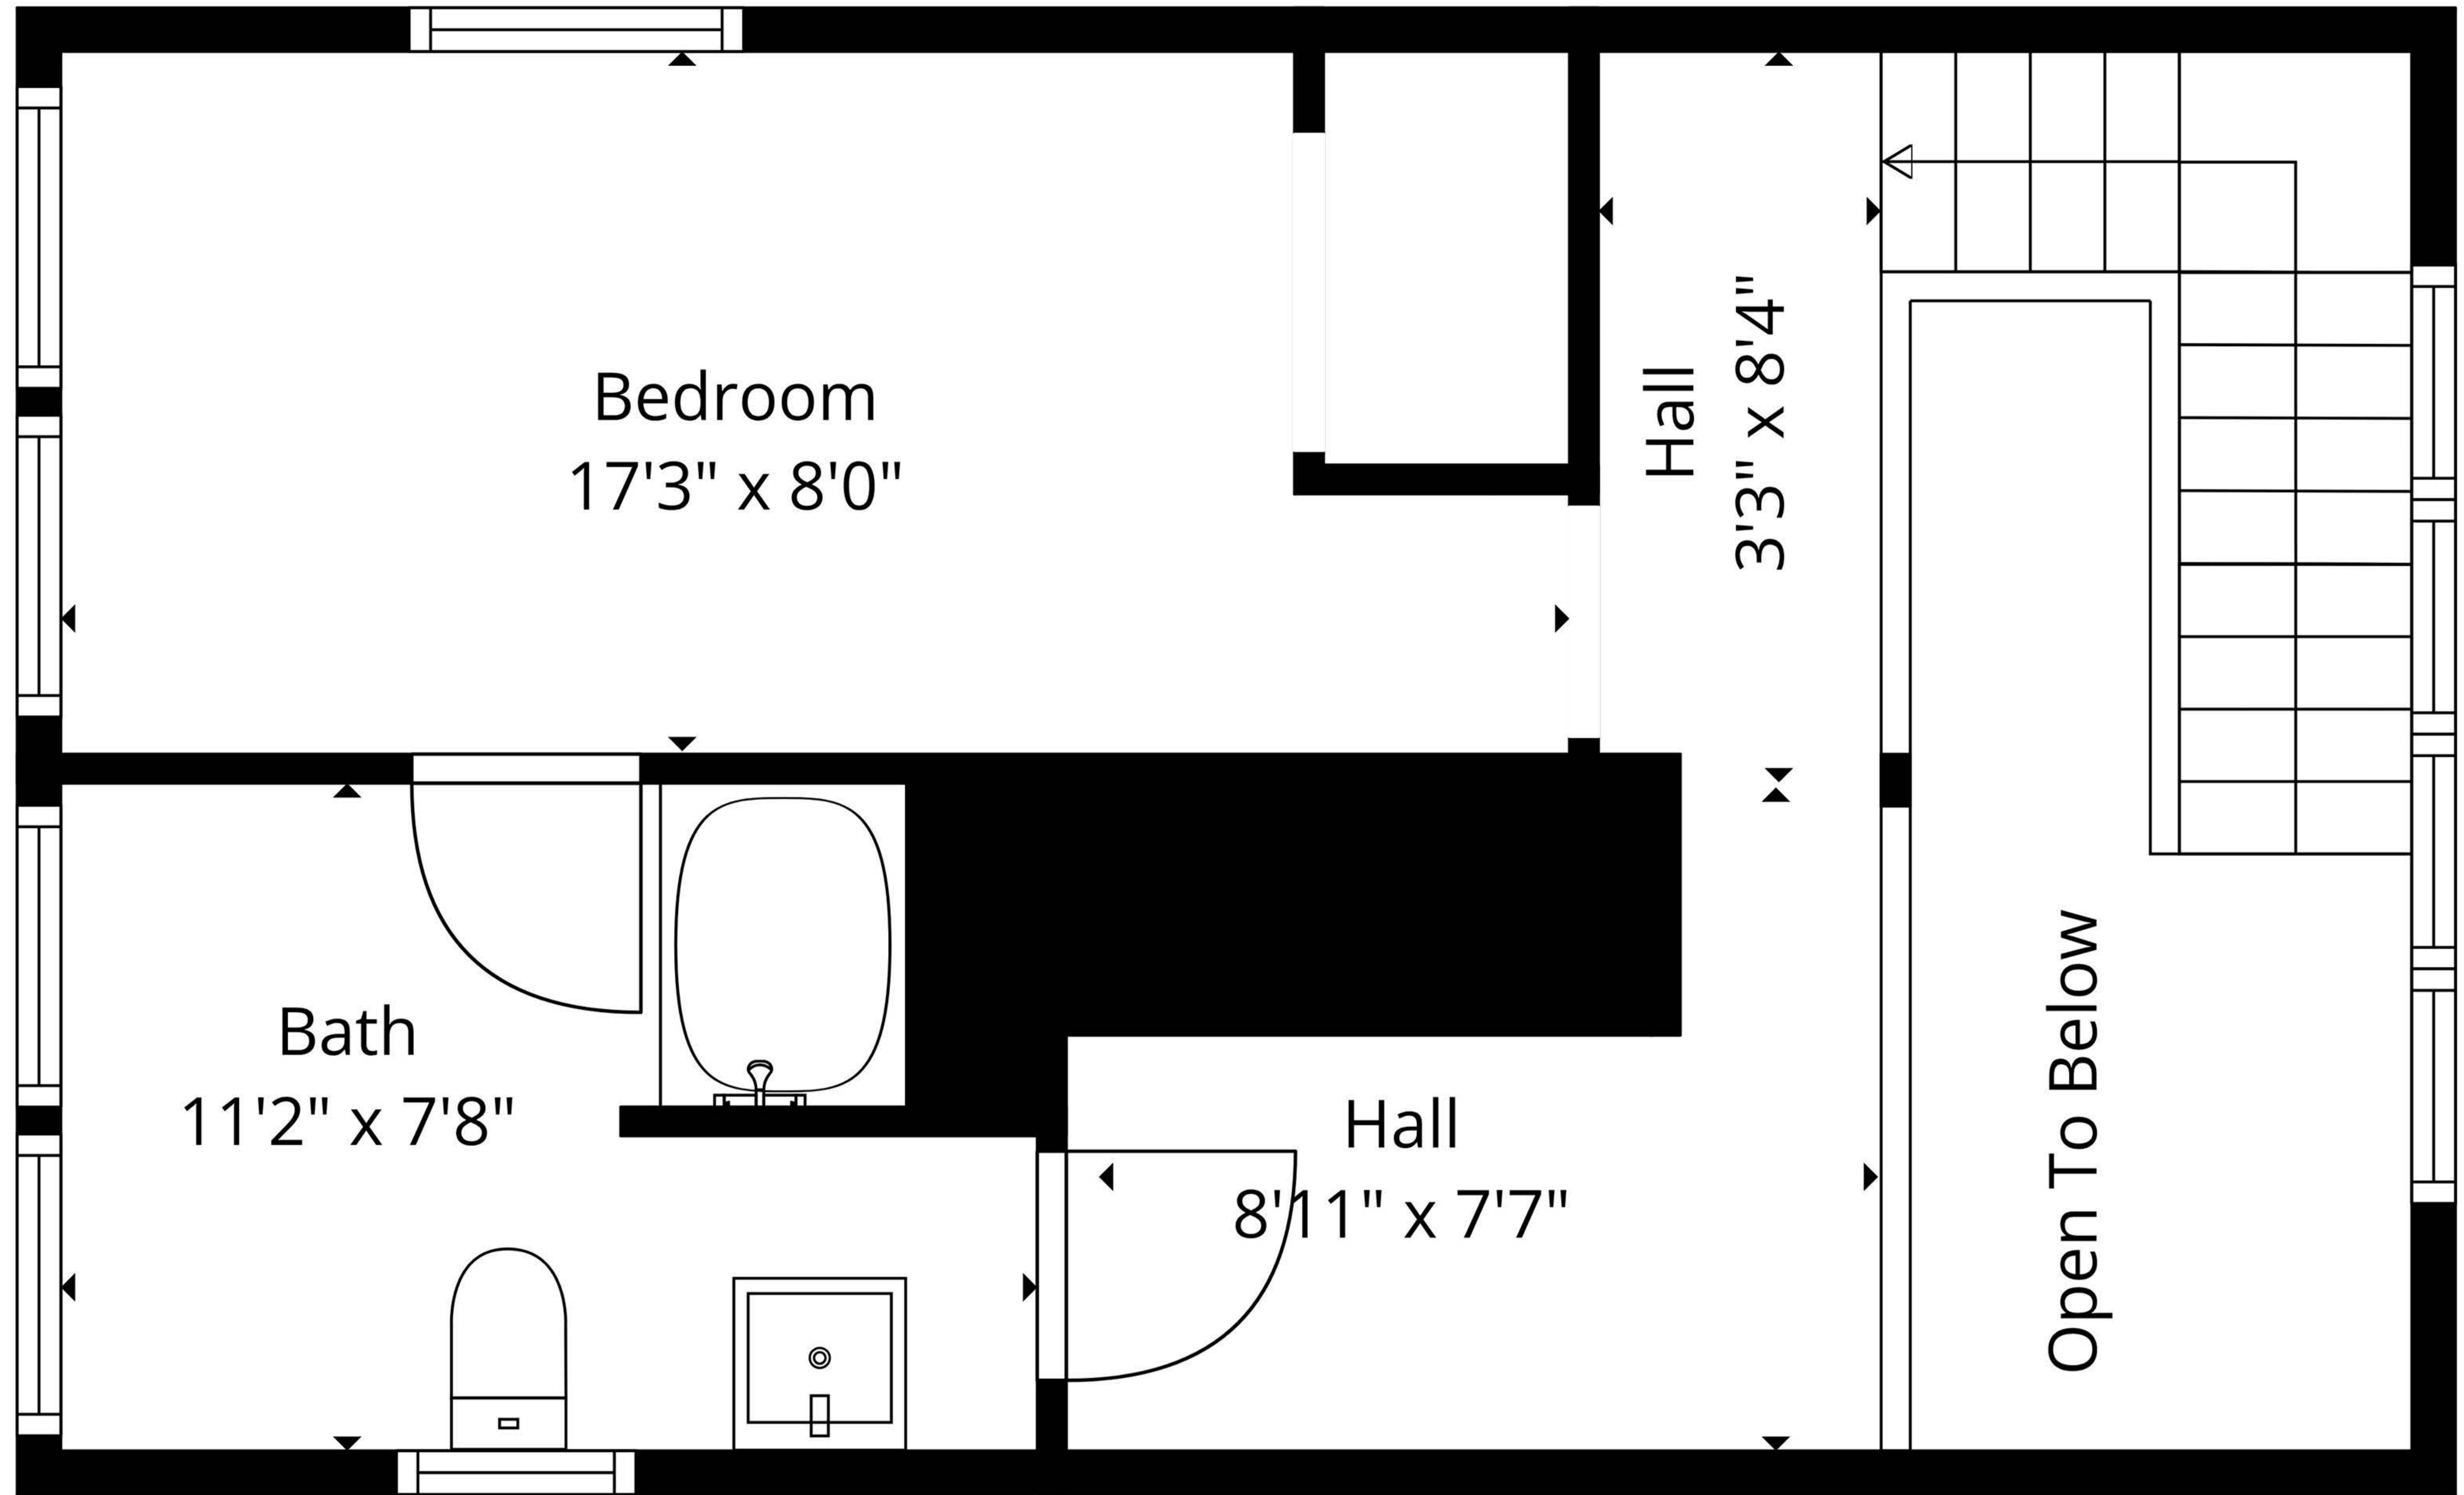

Lower Level

Main Level

Upper Level

Main Level

Upper Level

GROSS INTERNAL AREA
TOTAL: 522 sq ft

SIZES AND DIMENSIONS ARE APPROXIMATE, ACTUAL MAY VARY

Lower Level

GROSS INTERNAL AREA
TOTAL: 457 sq ft

SIZES AND DIMENSIONS ARE APPROXIMATE, ACTUAL MAY VARY