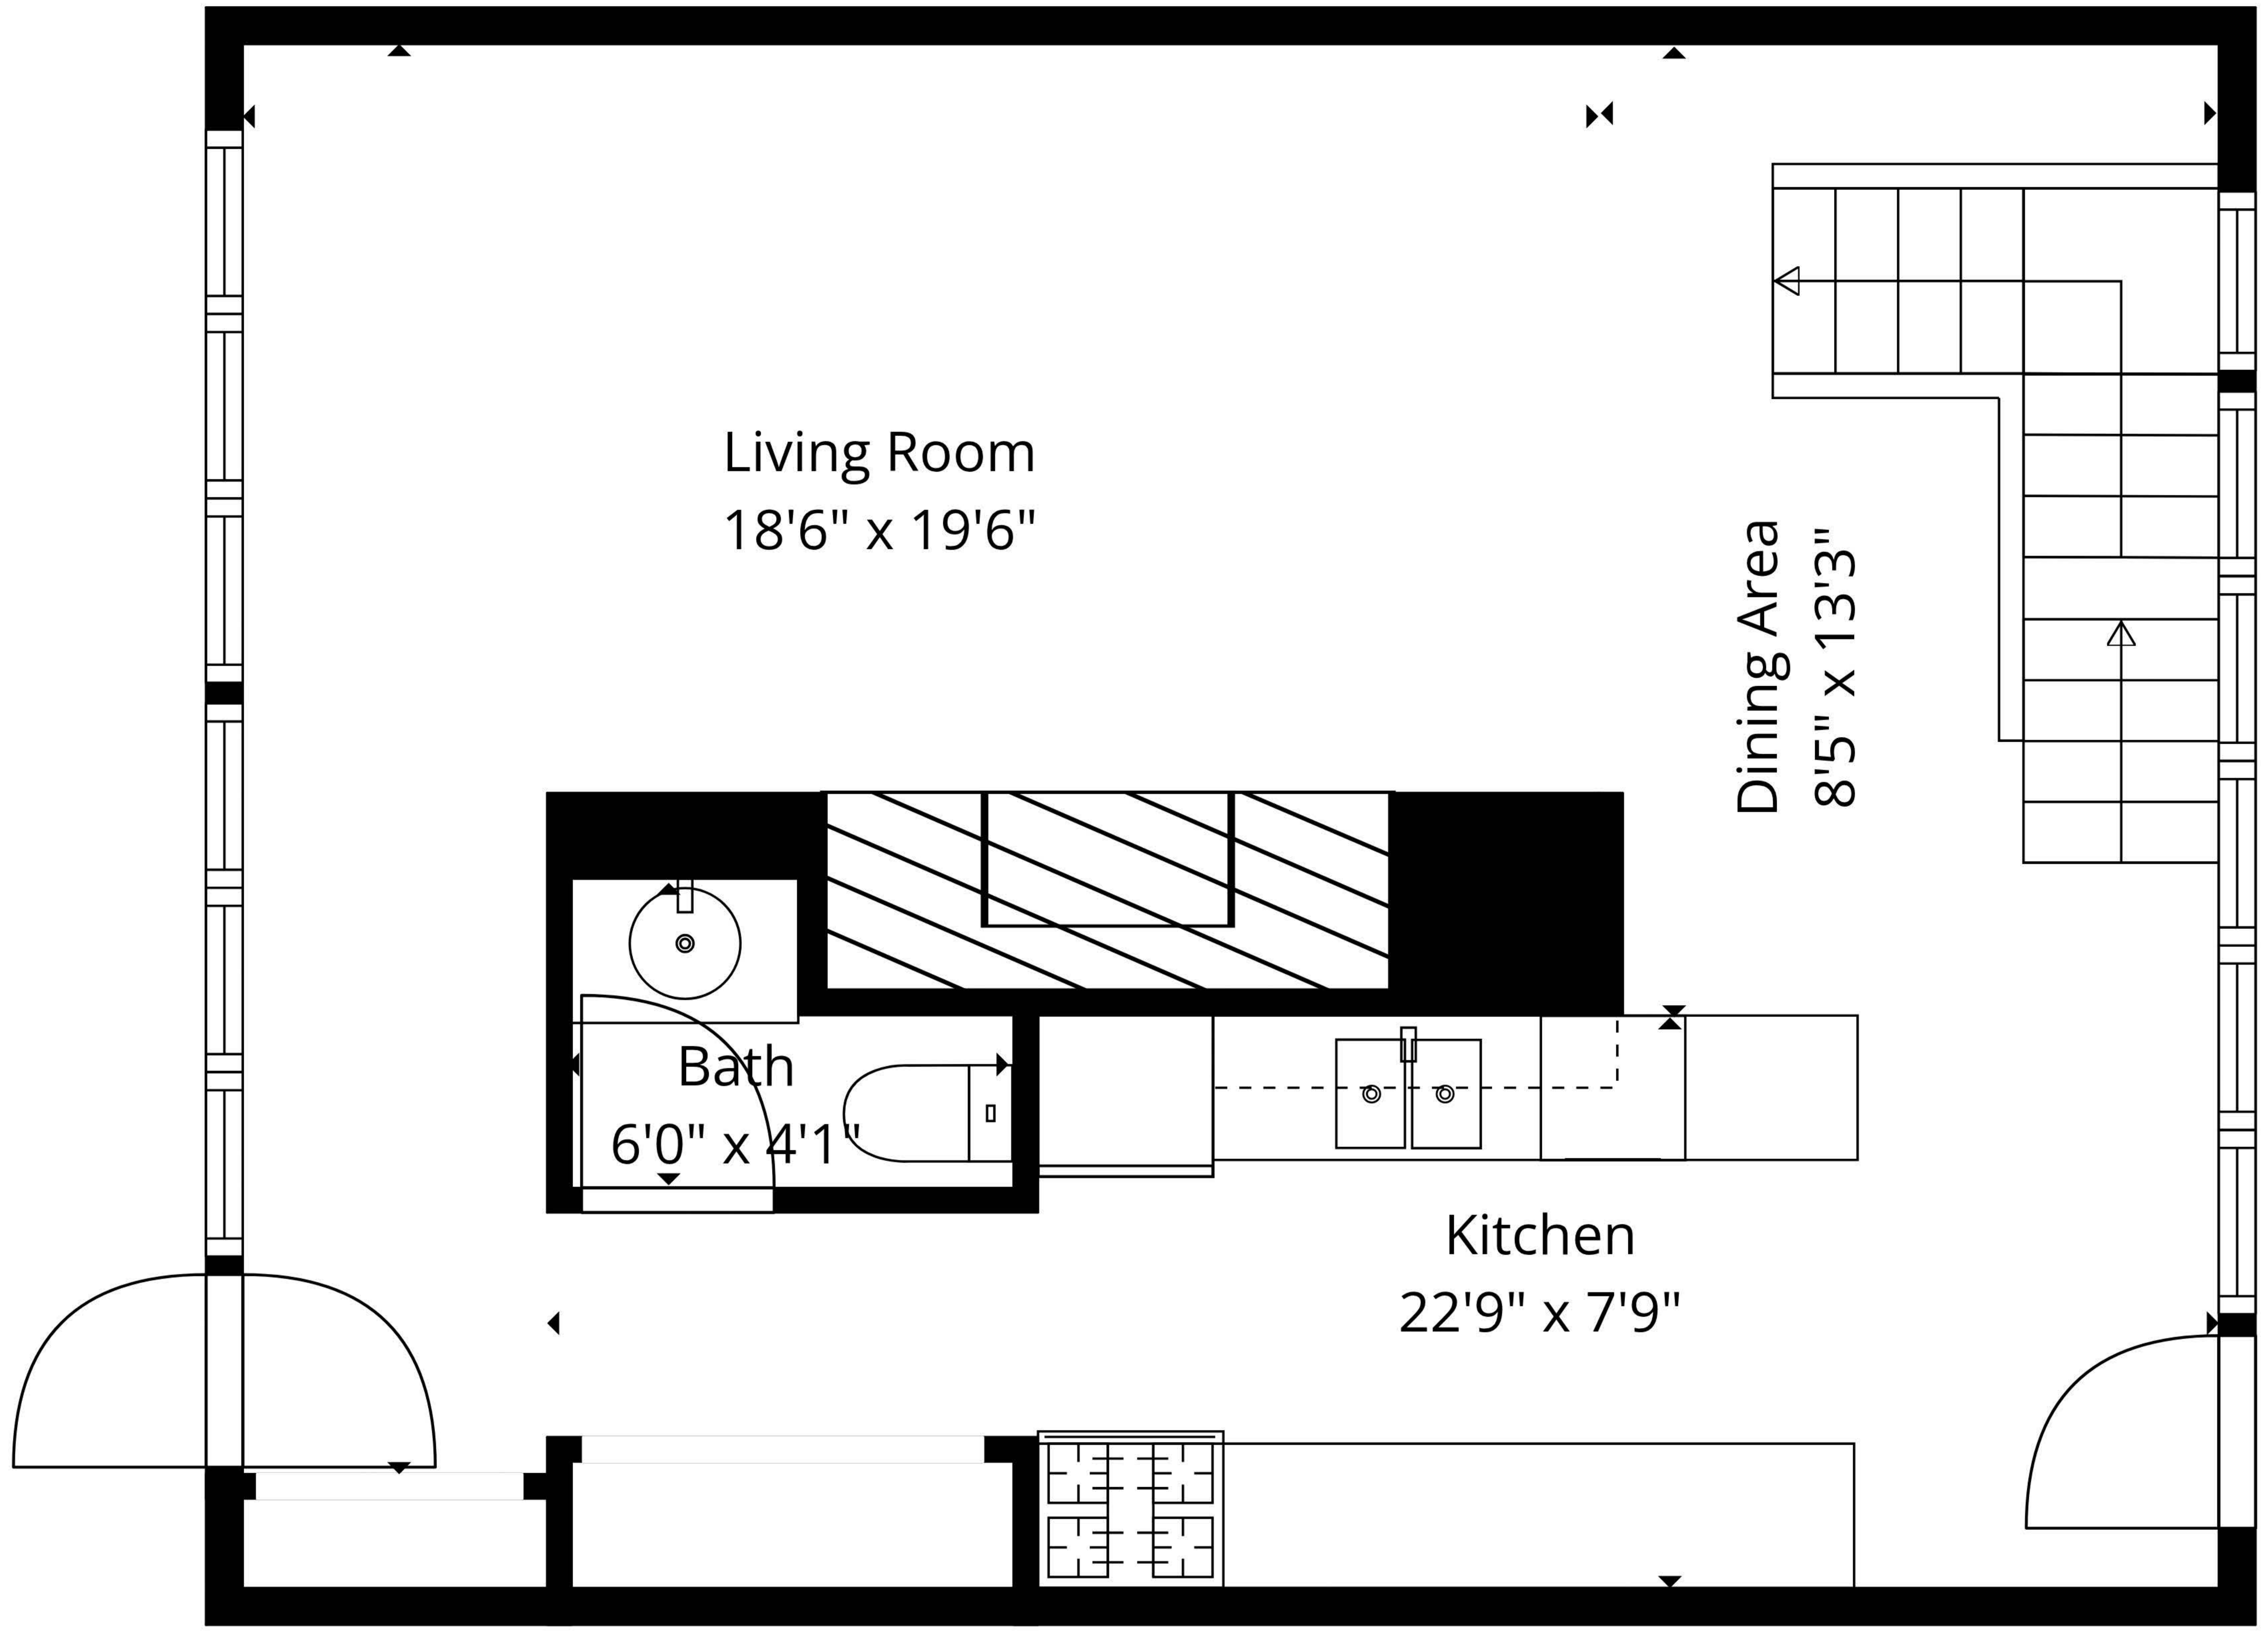

Lower Level

Main Level

Upper Level

Main Level

Upper Level

GROSS INTERNAL AREA
TOTAL: 522 sq ft

SIZES AND DIMENSIONS ARE APPROXIMATE, ACTUAL MAY VARY

Lower Level

GROSS INTERNAL AREA
TOTAL: 457 sq ft

SIZES AND DIMENSIONS ARE APPROXIMATE, ACTUAL MAY VARY