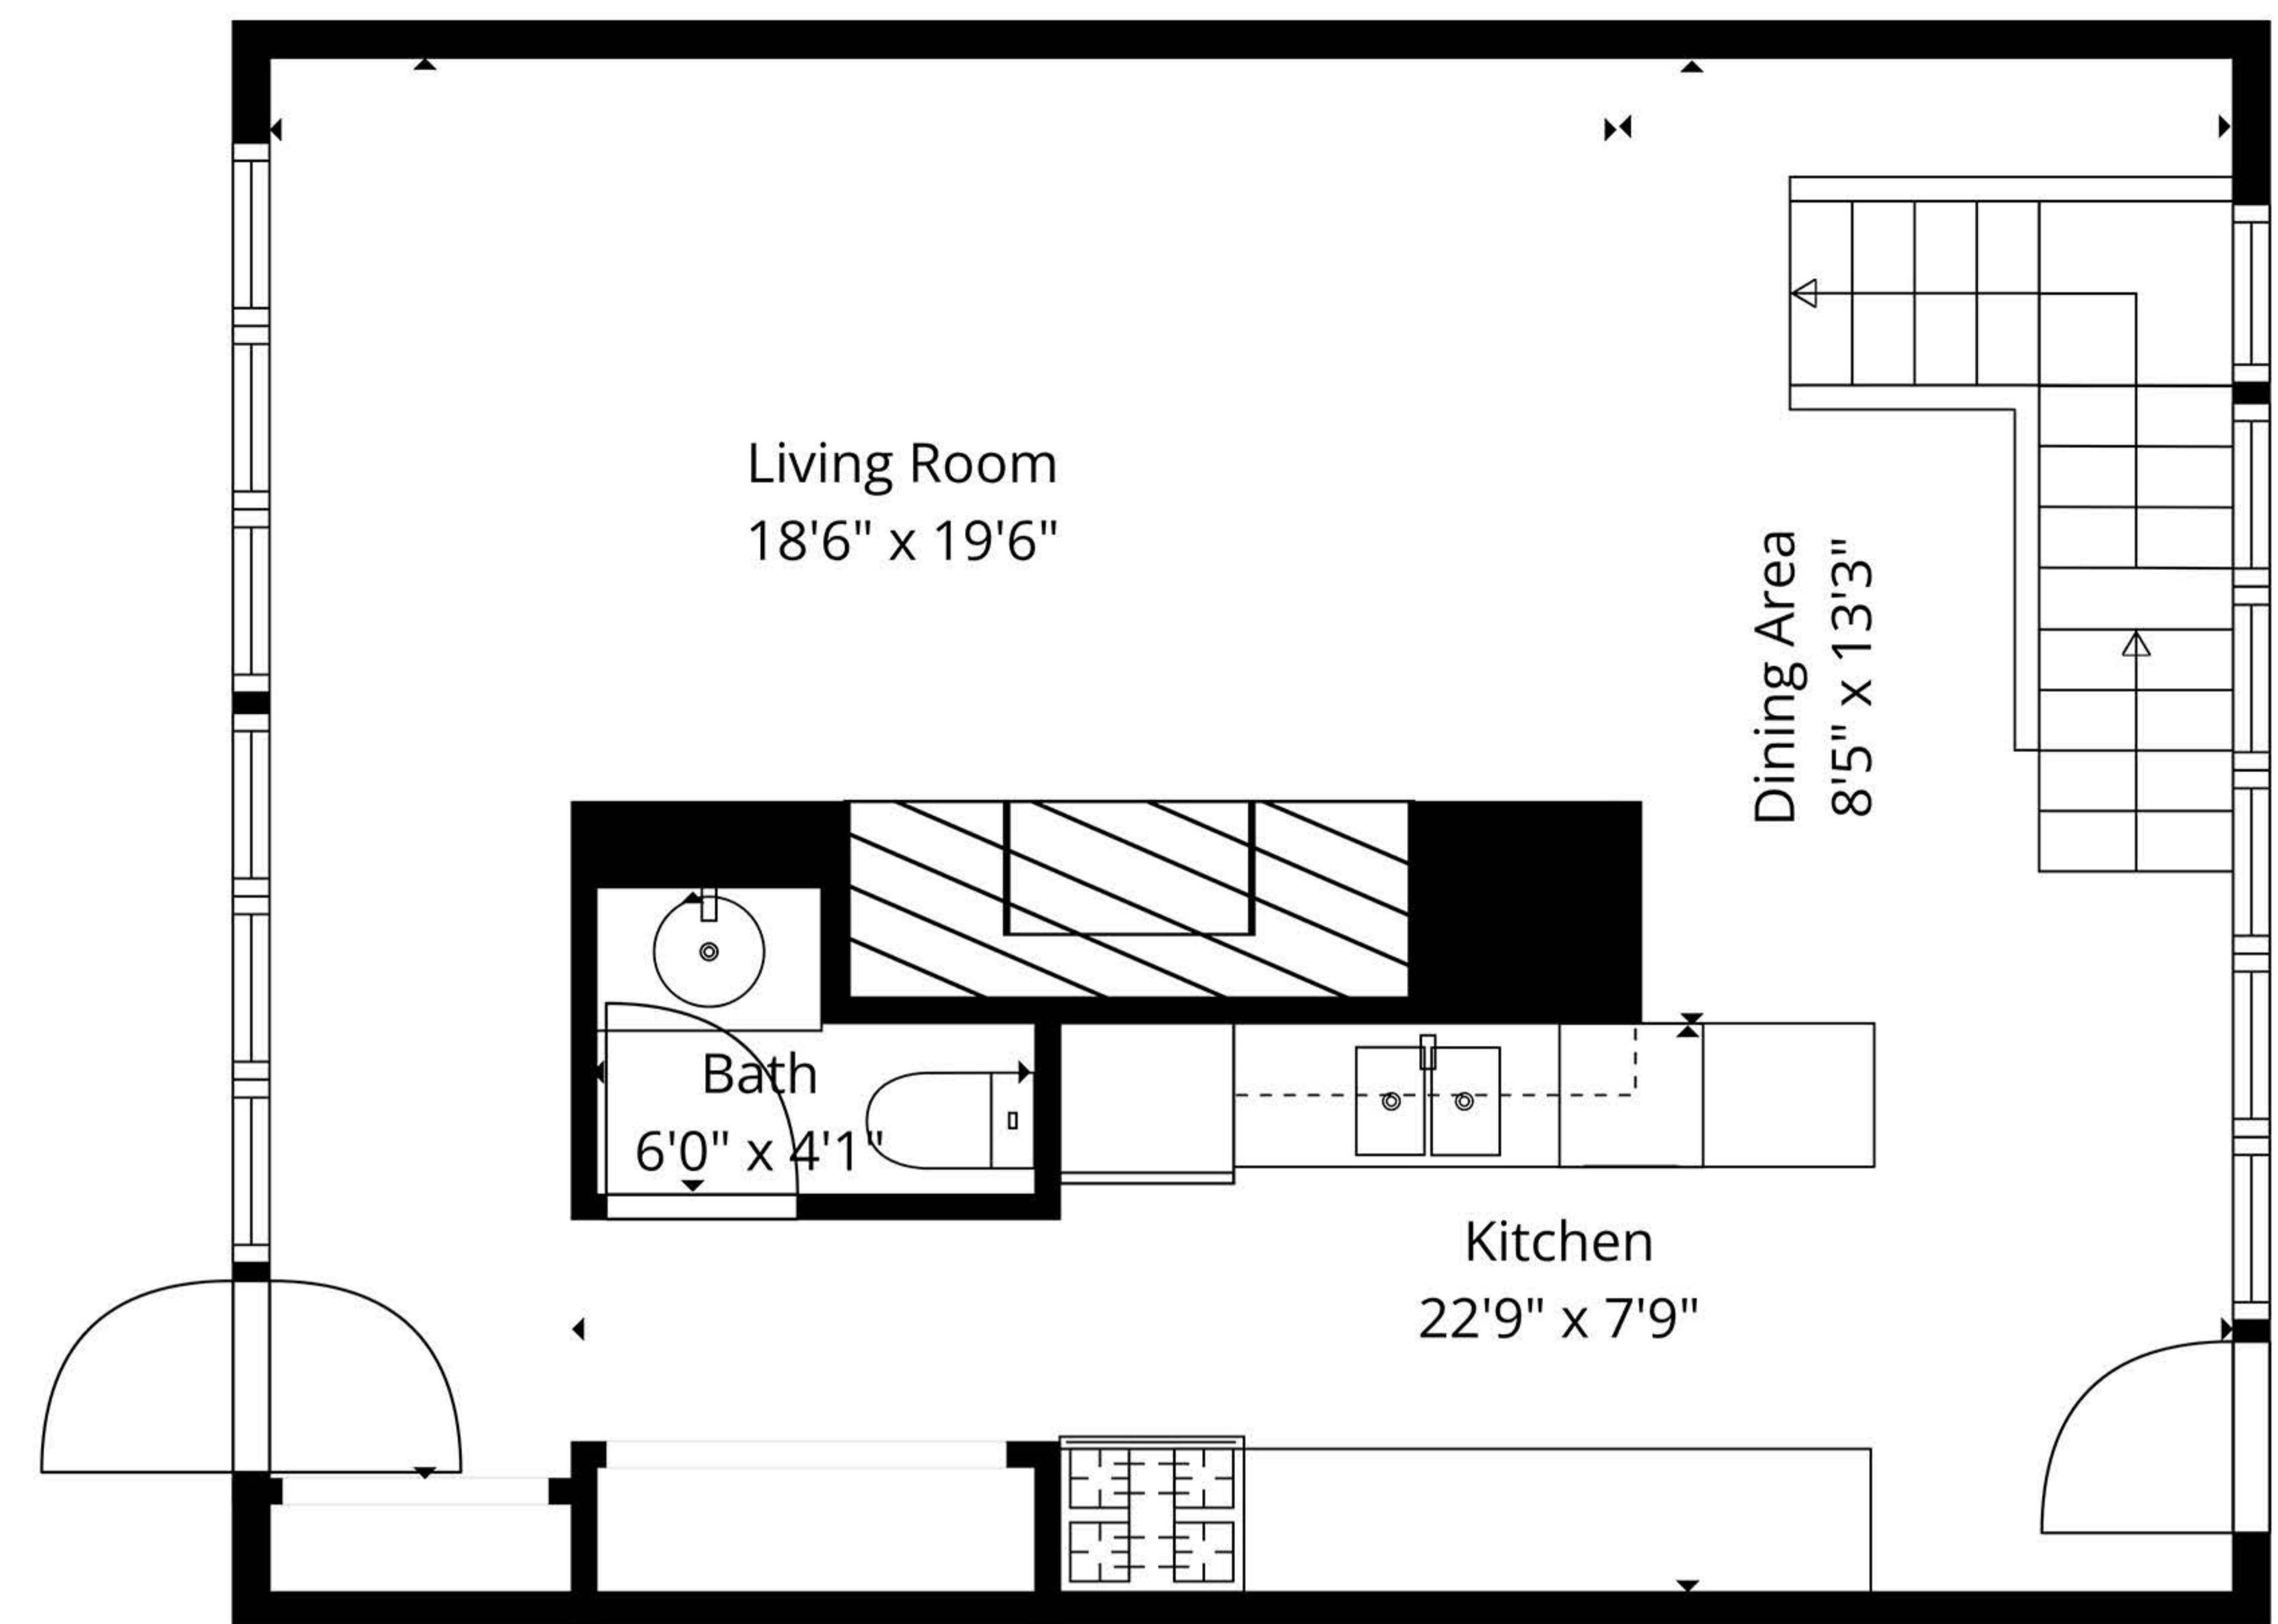

Lower Level

Main Level

Upper Level

Main Level

Upper Level

GROSS INTERNAL AREA
TOTAL: 522 sq ft

SIZES AND DIMENSIONS ARE APPROXIMATE, ACTUAL MAY VARY

Lower Level

GROSS INTERNAL AREA
TOTAL: 457 sq ft

SIZES AND DIMENSIONS ARE APPROXIMATE, ACTUAL MAY VARY