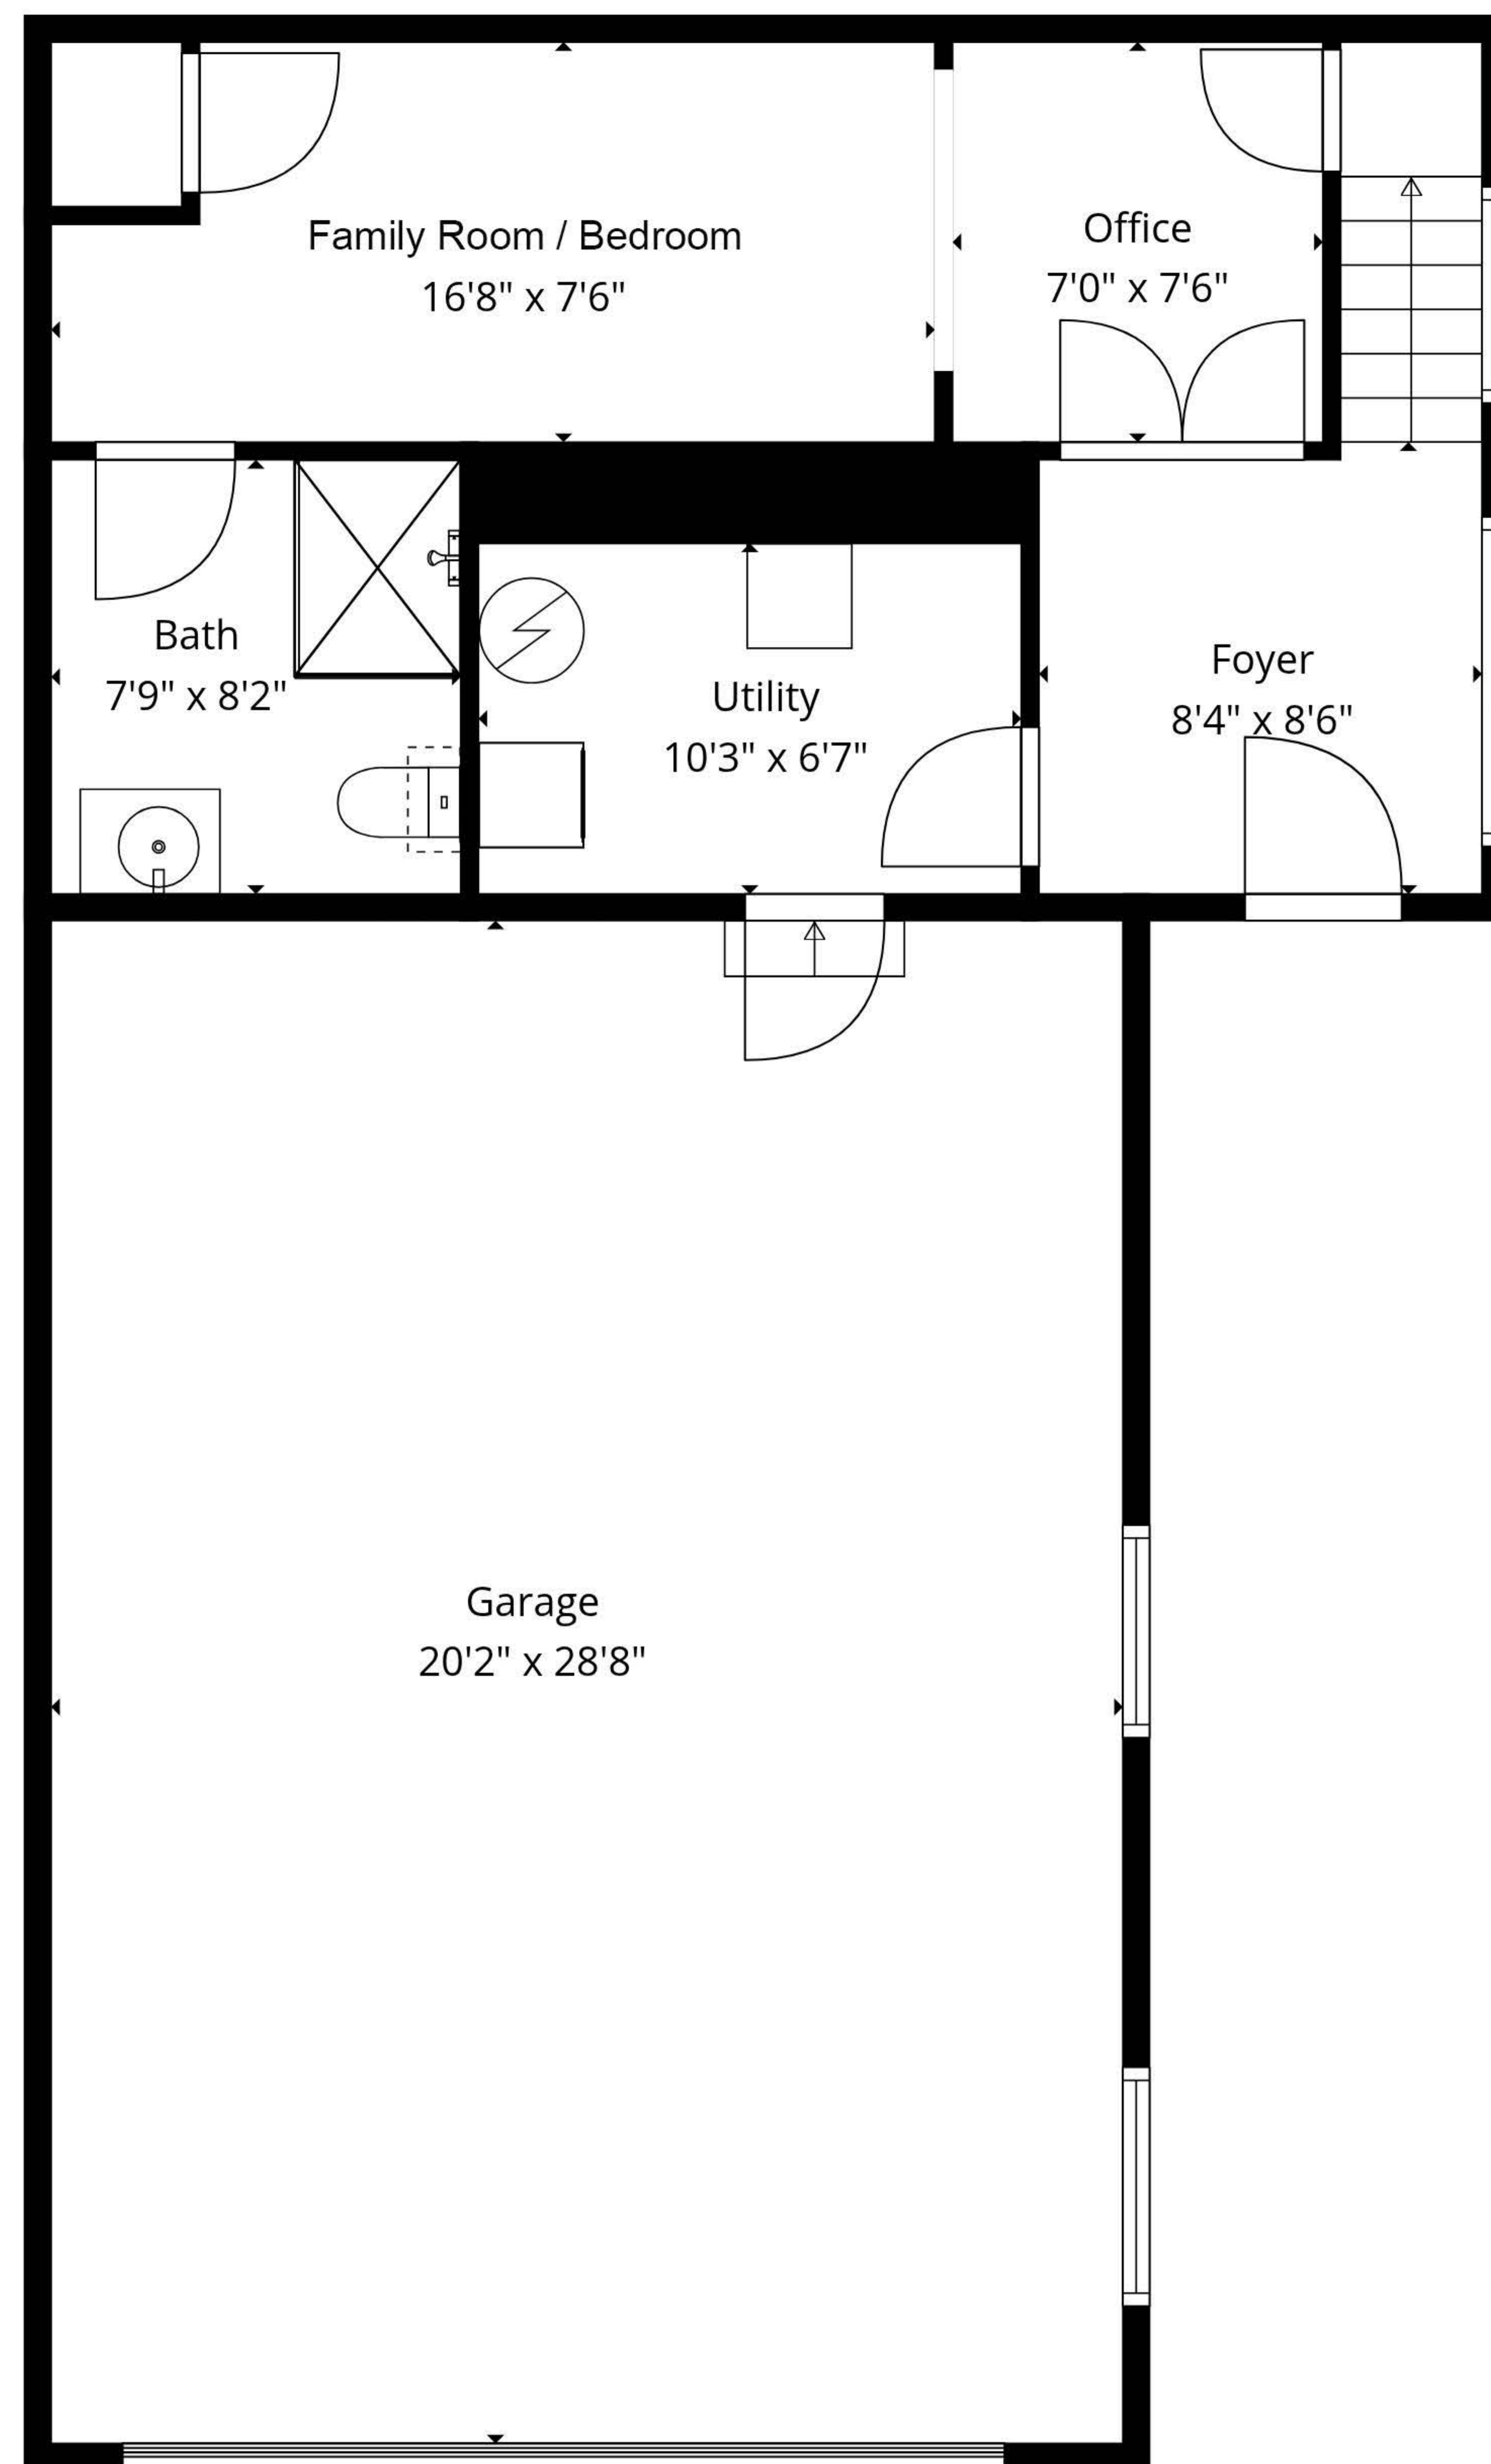

Lower Level

Main Level

Upper Level

Main Level

Upper Level

GROSS INTERNAL AREA
TOTAL: 522 sq ft

SIZES AND DIMENSIONS ARE APPROXIMATE, ACTUAL MAY VARY

Lower Level

GROSS INTERNAL AREA
TOTAL: 457 sq ft

SIZES AND DIMENSIONS ARE APPROXIMATE, ACTUAL MAY VARY