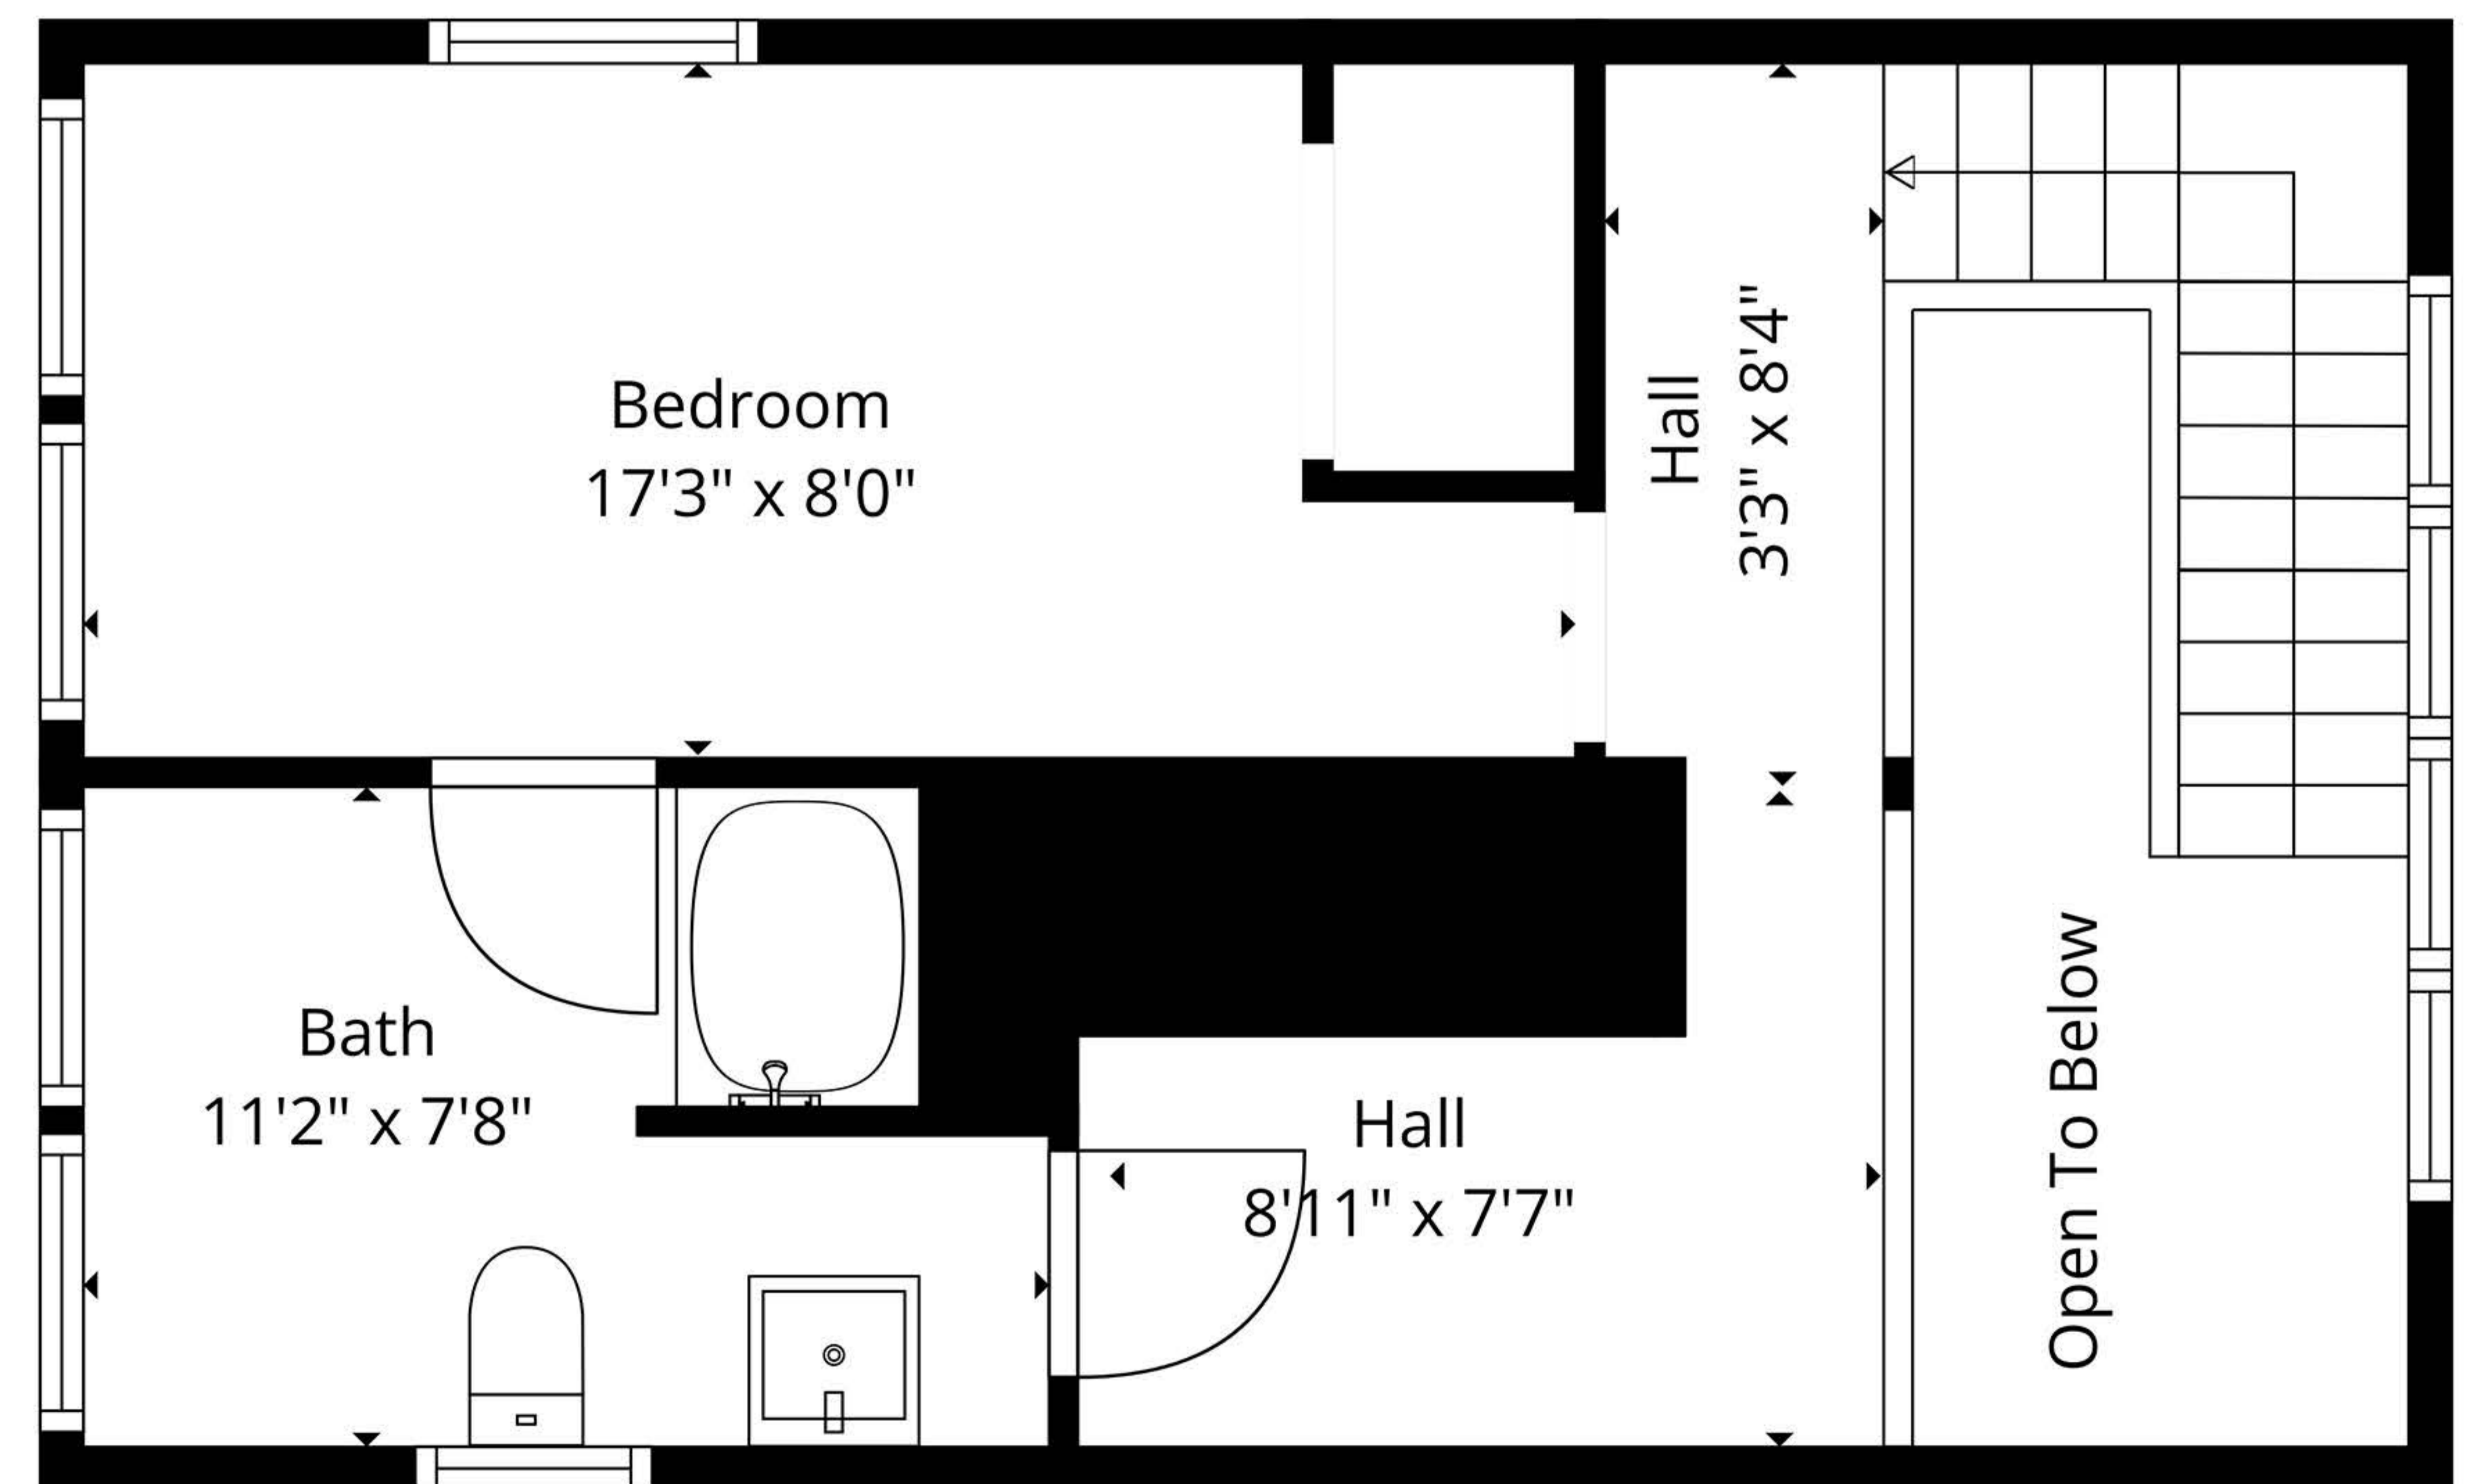

Lower Level

Main Level

Upper Level

Main Level

Upper Level

GROSS INTERNAL AREA
TOTAL: 522 sq ft

SIZES AND DIMENSIONS ARE APPROXIMATE, ACTUAL MAY VARY

Lower Level

GROSS INTERNAL AREA
TOTAL: 457 sq ft

SIZES AND DIMENSIONS ARE APPROXIMATE, ACTUAL MAY VARY