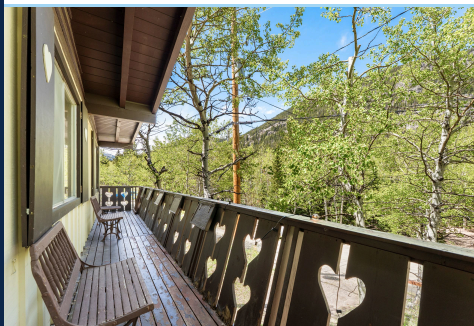

702 Bryan Ave Nederland, CO

 **\$389,000**

HIDDEN MOUNTAIN ESCAPE NEAR ELDORA TRAILS

Year round mountain living meets outdoor adventure in this hidden Eldora cabin tucked among the aspens below Spencer Mountain. Just minutes from Eldora Ski Resort and trails into the Indian Peaks Wilderness, this off road retreat offers Boulder Creek sounds, a wood burning fireplace, private patio, and 4.4 acres ready for exploring in every season.

Quaint Eldora cabin near trails, skiing, and Boulder Creek with authentic mountain charm.

 **701 SQ FT**

 **4.4 Acres**

 **Easy Access**

 **Rock Outcroppings**

 **1 BED**

 **1 BATH**

INTERESTED?