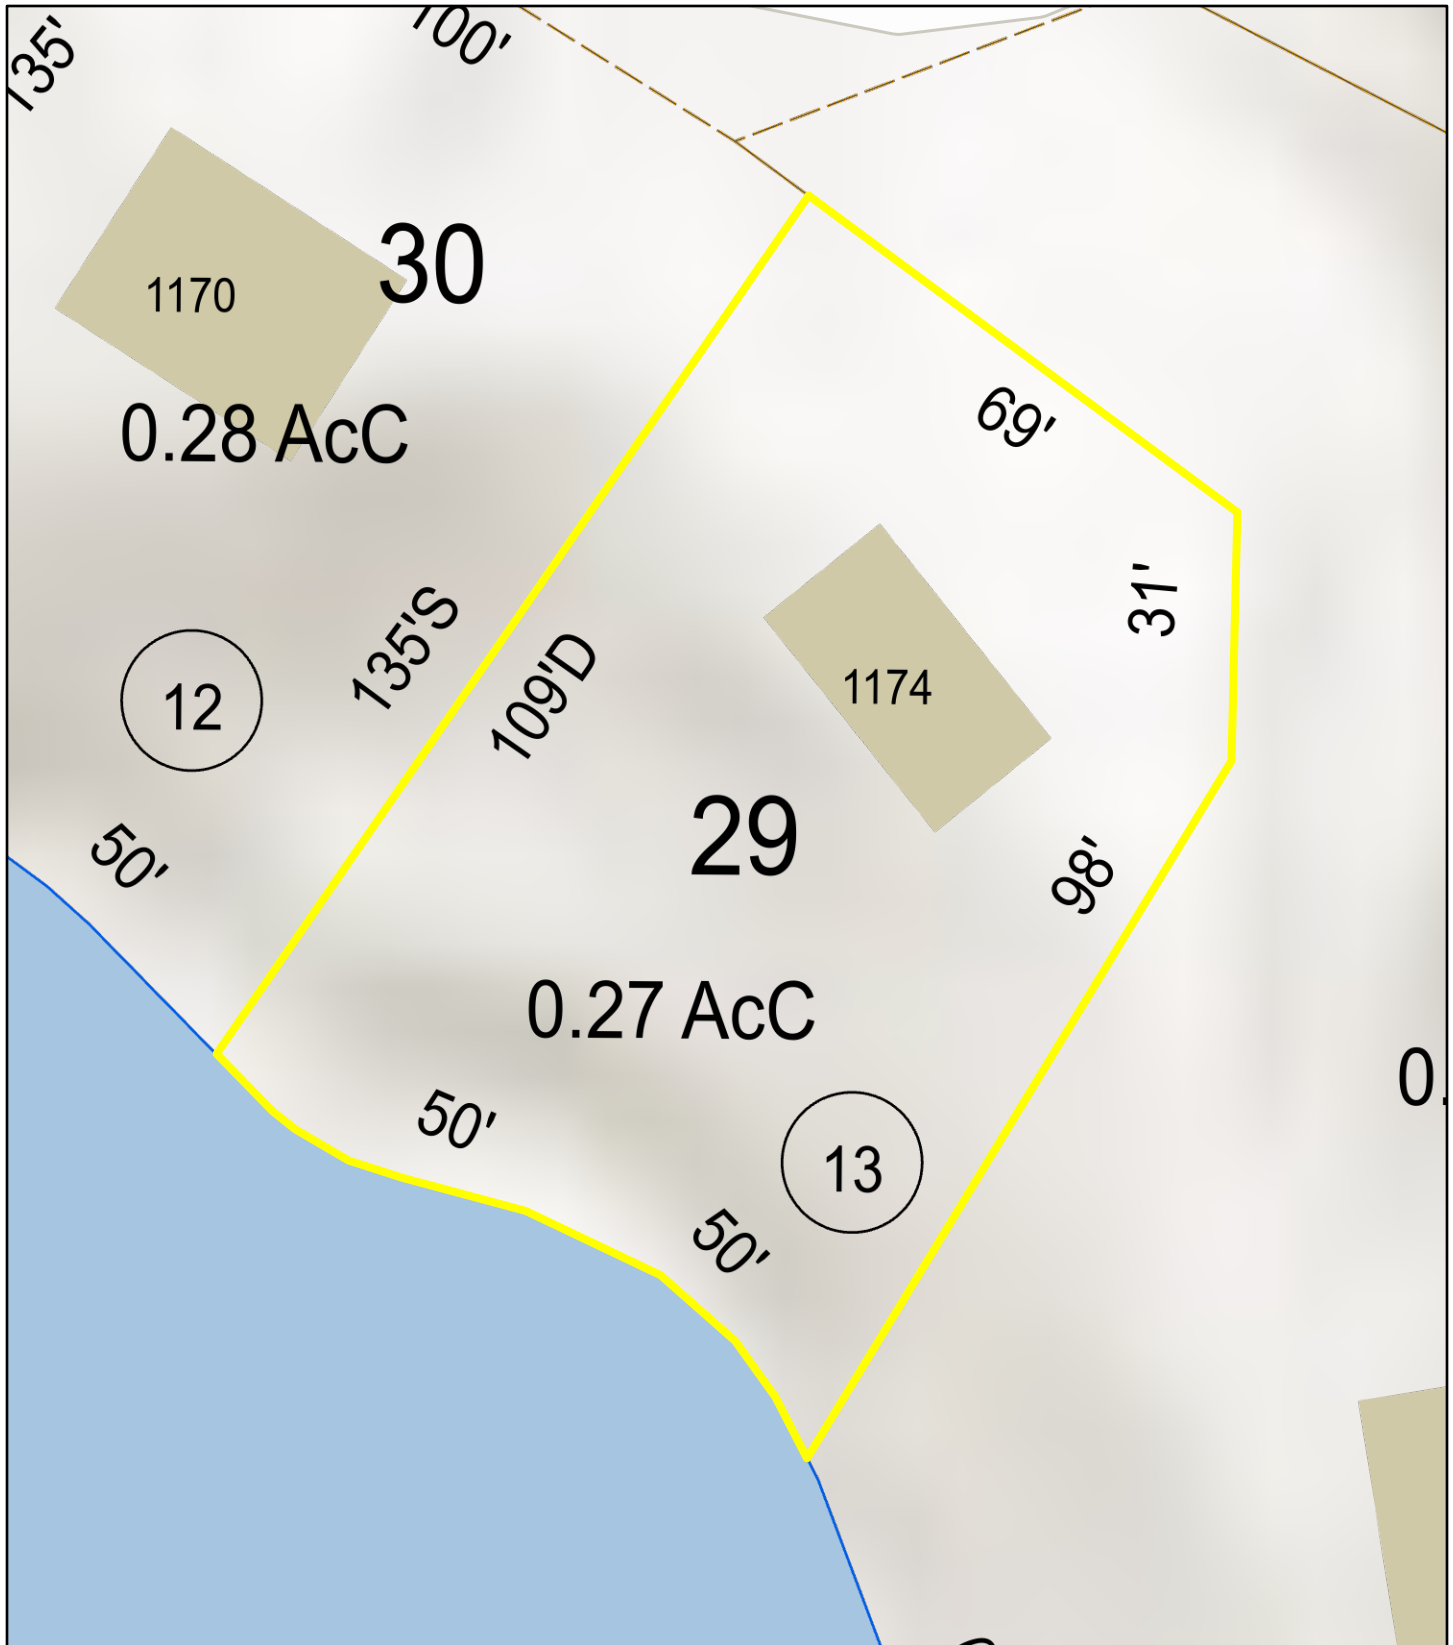

1174 Lord Road, Wakefield, NH

Map/Lot: 075-029000-000-000

1 inch = 26 Feet

www.cai-tech.com

May 28, 2026

Data shown on this map is provided for planning and informational purposes only. The municipality and CAI Technologies are not responsible for any use for other purposes or misuse or misrepresentation of this map.