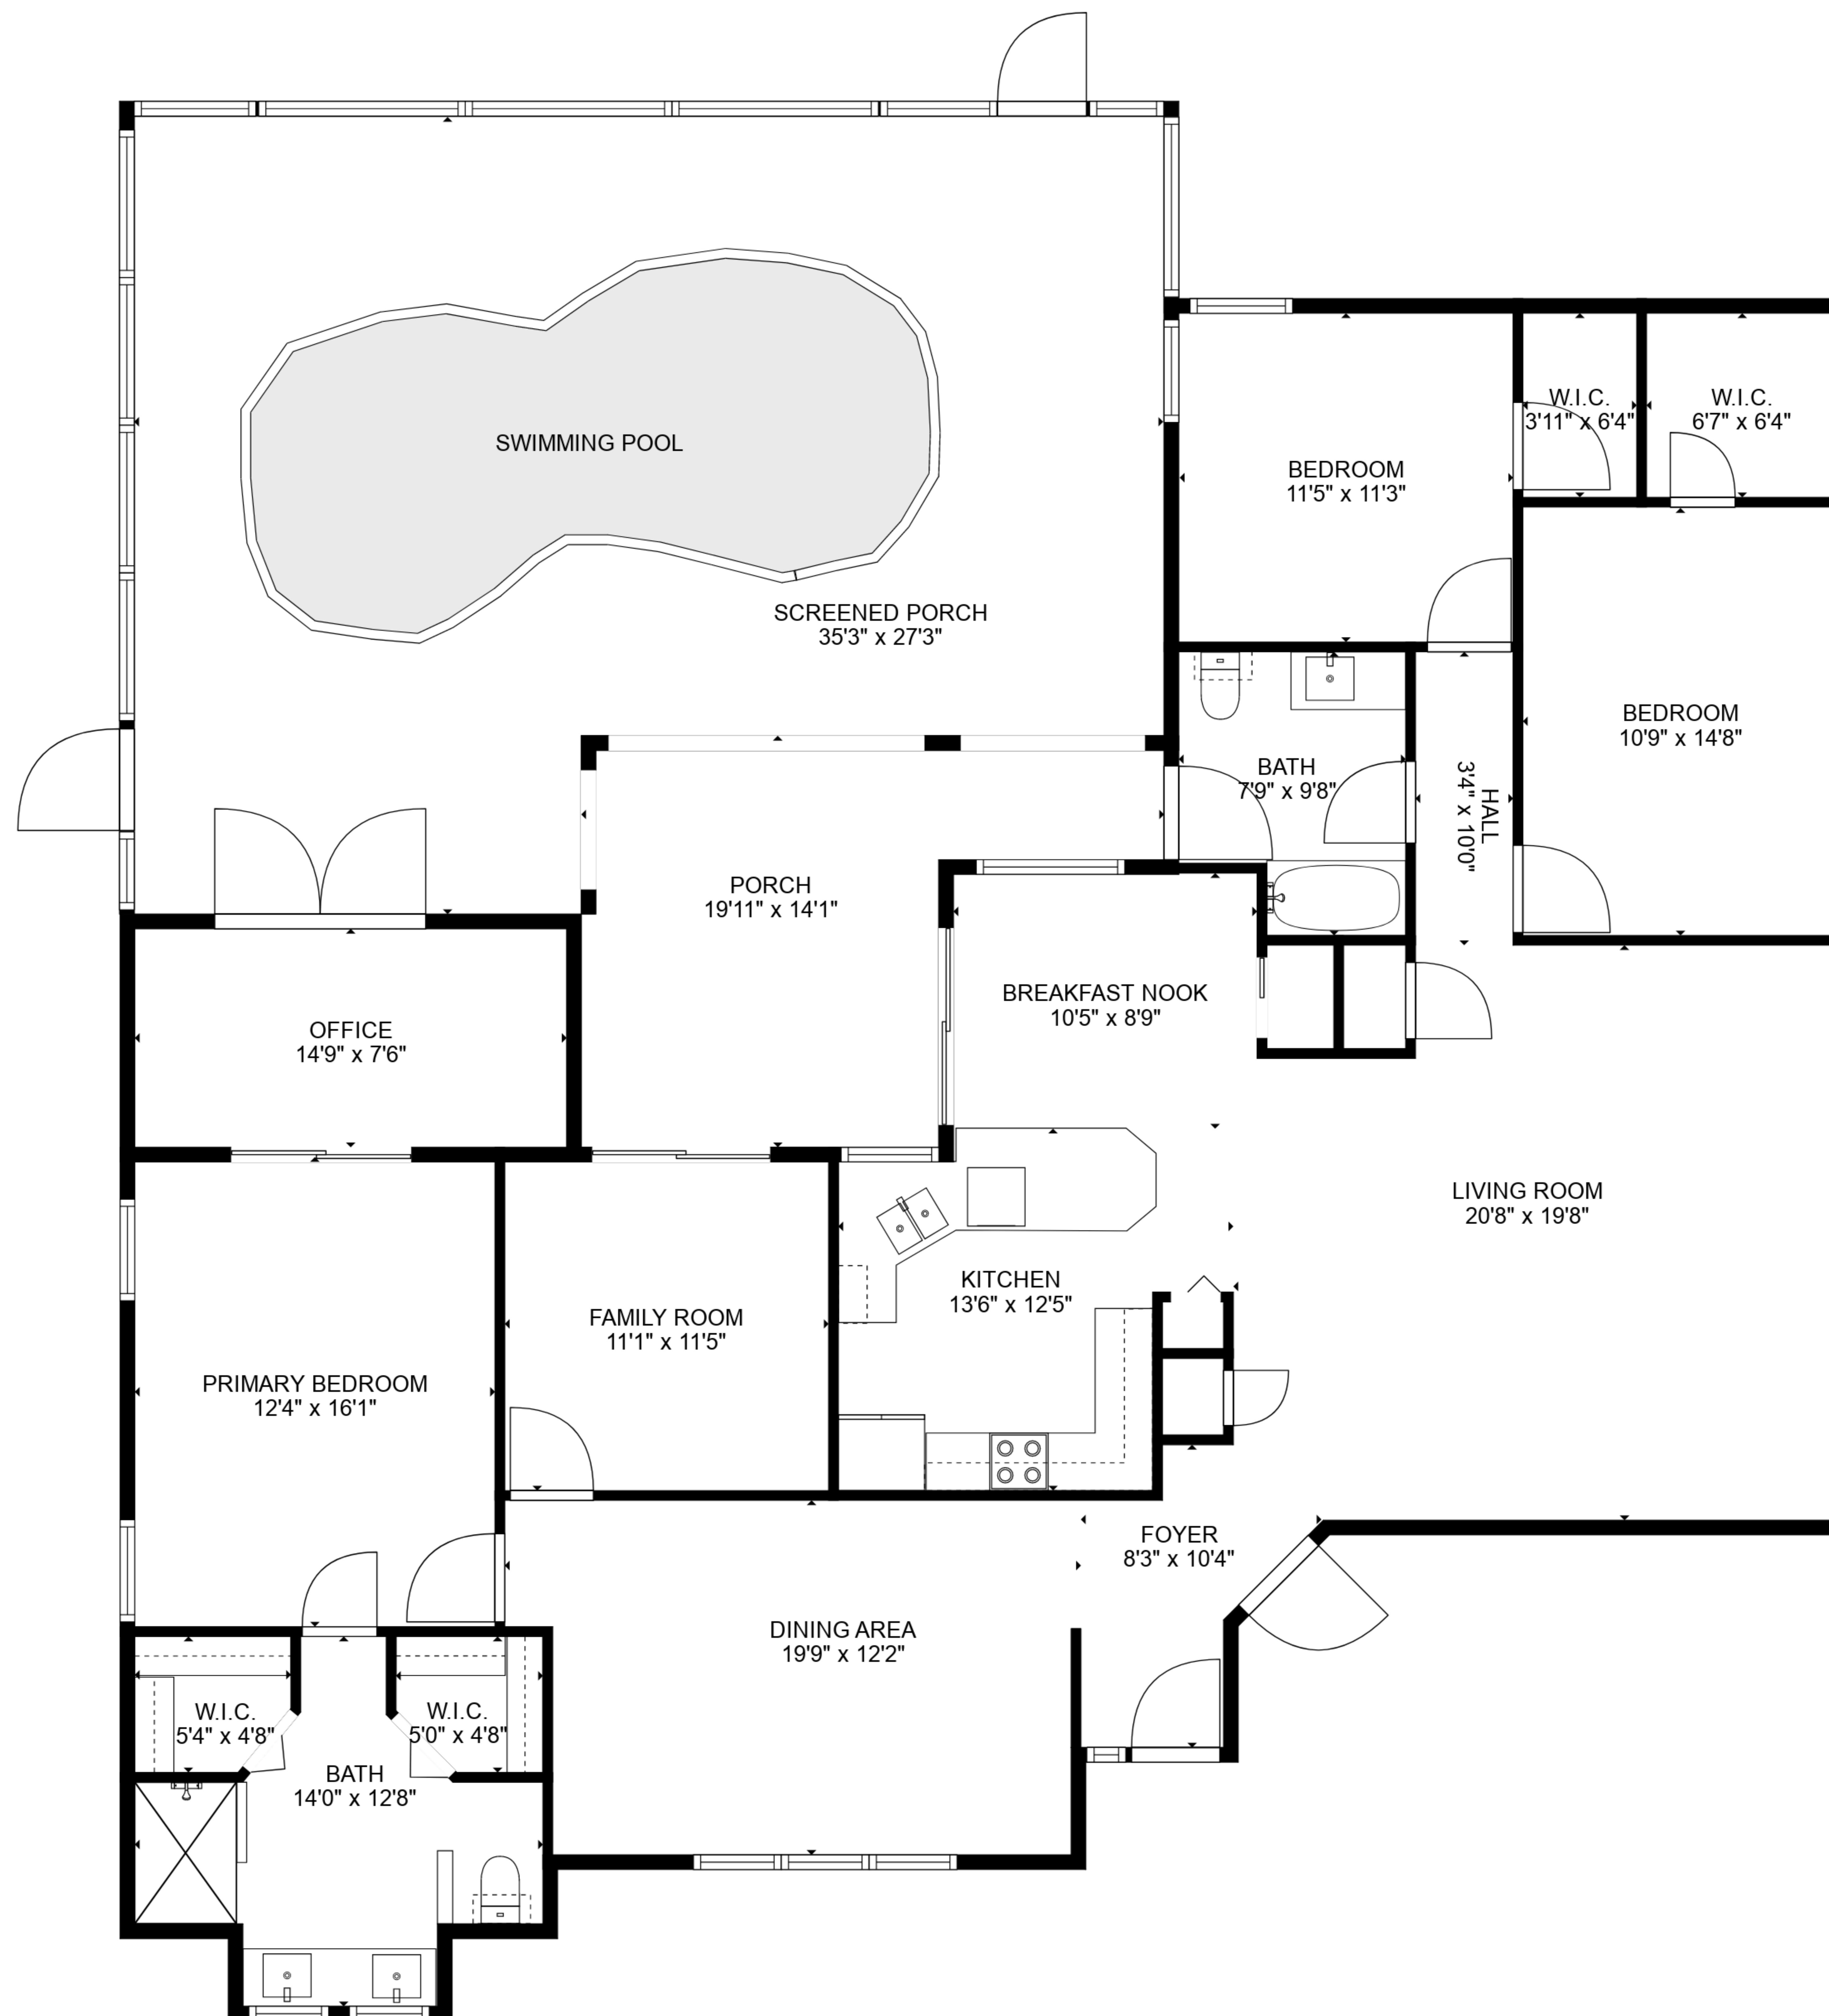

TOTAL: 2029 sq. ft
 FLOOR 1: 2029 sq. ft
 EXCLUDED AREAS: PORCH: 205 sq. ft, SCREENED PORCH: 629 sq. ft
 WALLS: 159 sq. ft

TOTAL: 2029 sq. ft
 FLOOR 1: 2029 sq. ft
 EXCLUDED AREAS: PORCH: 205 sq. ft, SCREENED PORCH: 629 sq. ft
 WALLS: 159 sq. ft