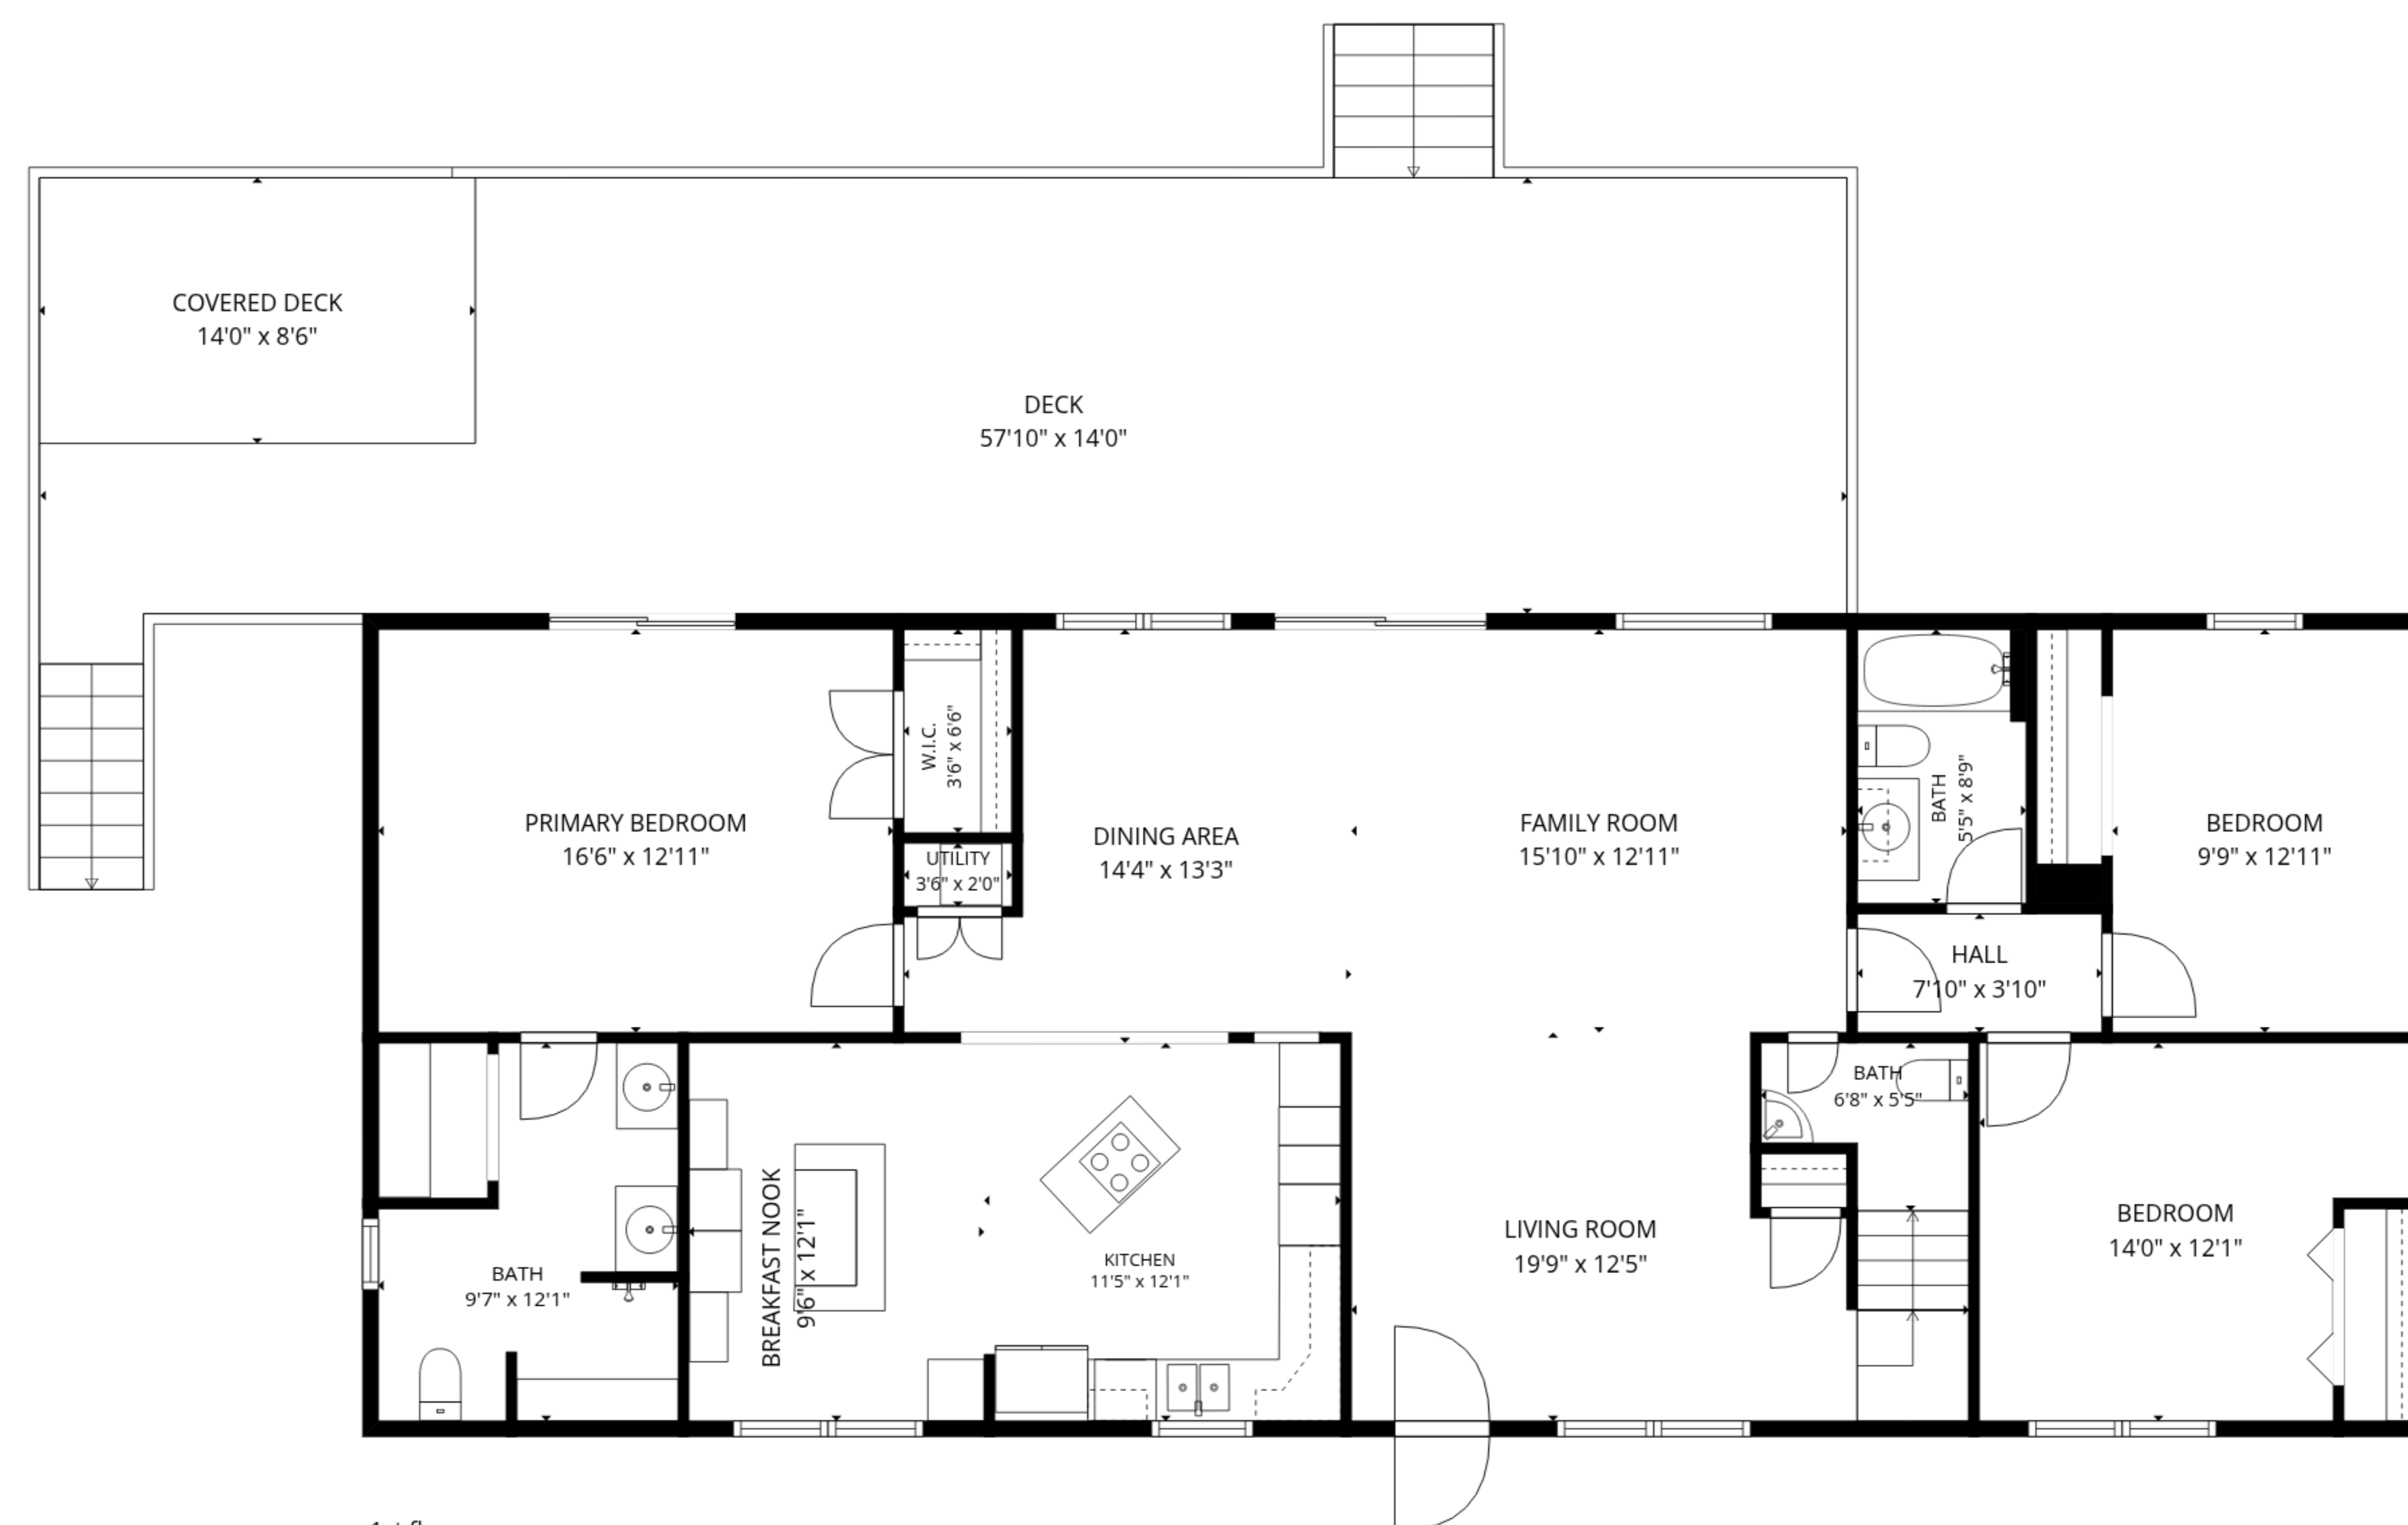

Total GLA: 1745 sq. ft | Total: 5116 sq. ft
 1st floor: 1691 sq. ft (Excluded areas 921 sq. ft)
 2nd floor: 54 sq. ft (Excluded areas 2450 sq. ft)

Total GLA: 1745 sq. ft | Total: 5116 sq. ft
1st floor: 1691 sq. ft (Excluded areas 921 sq. ft)
2nd floor: 54 sq. ft (Excluded areas 2450 sq. ft)

2nd floor

1st floor

Total GLA: 1745 sq. ft | Total: 5116 sq. ft
 1st floor: 1691 sq. ft (Excluded areas 921 sq. ft)
 2nd floor: 54 sq. ft (Excluded areas 2450 sq. ft)