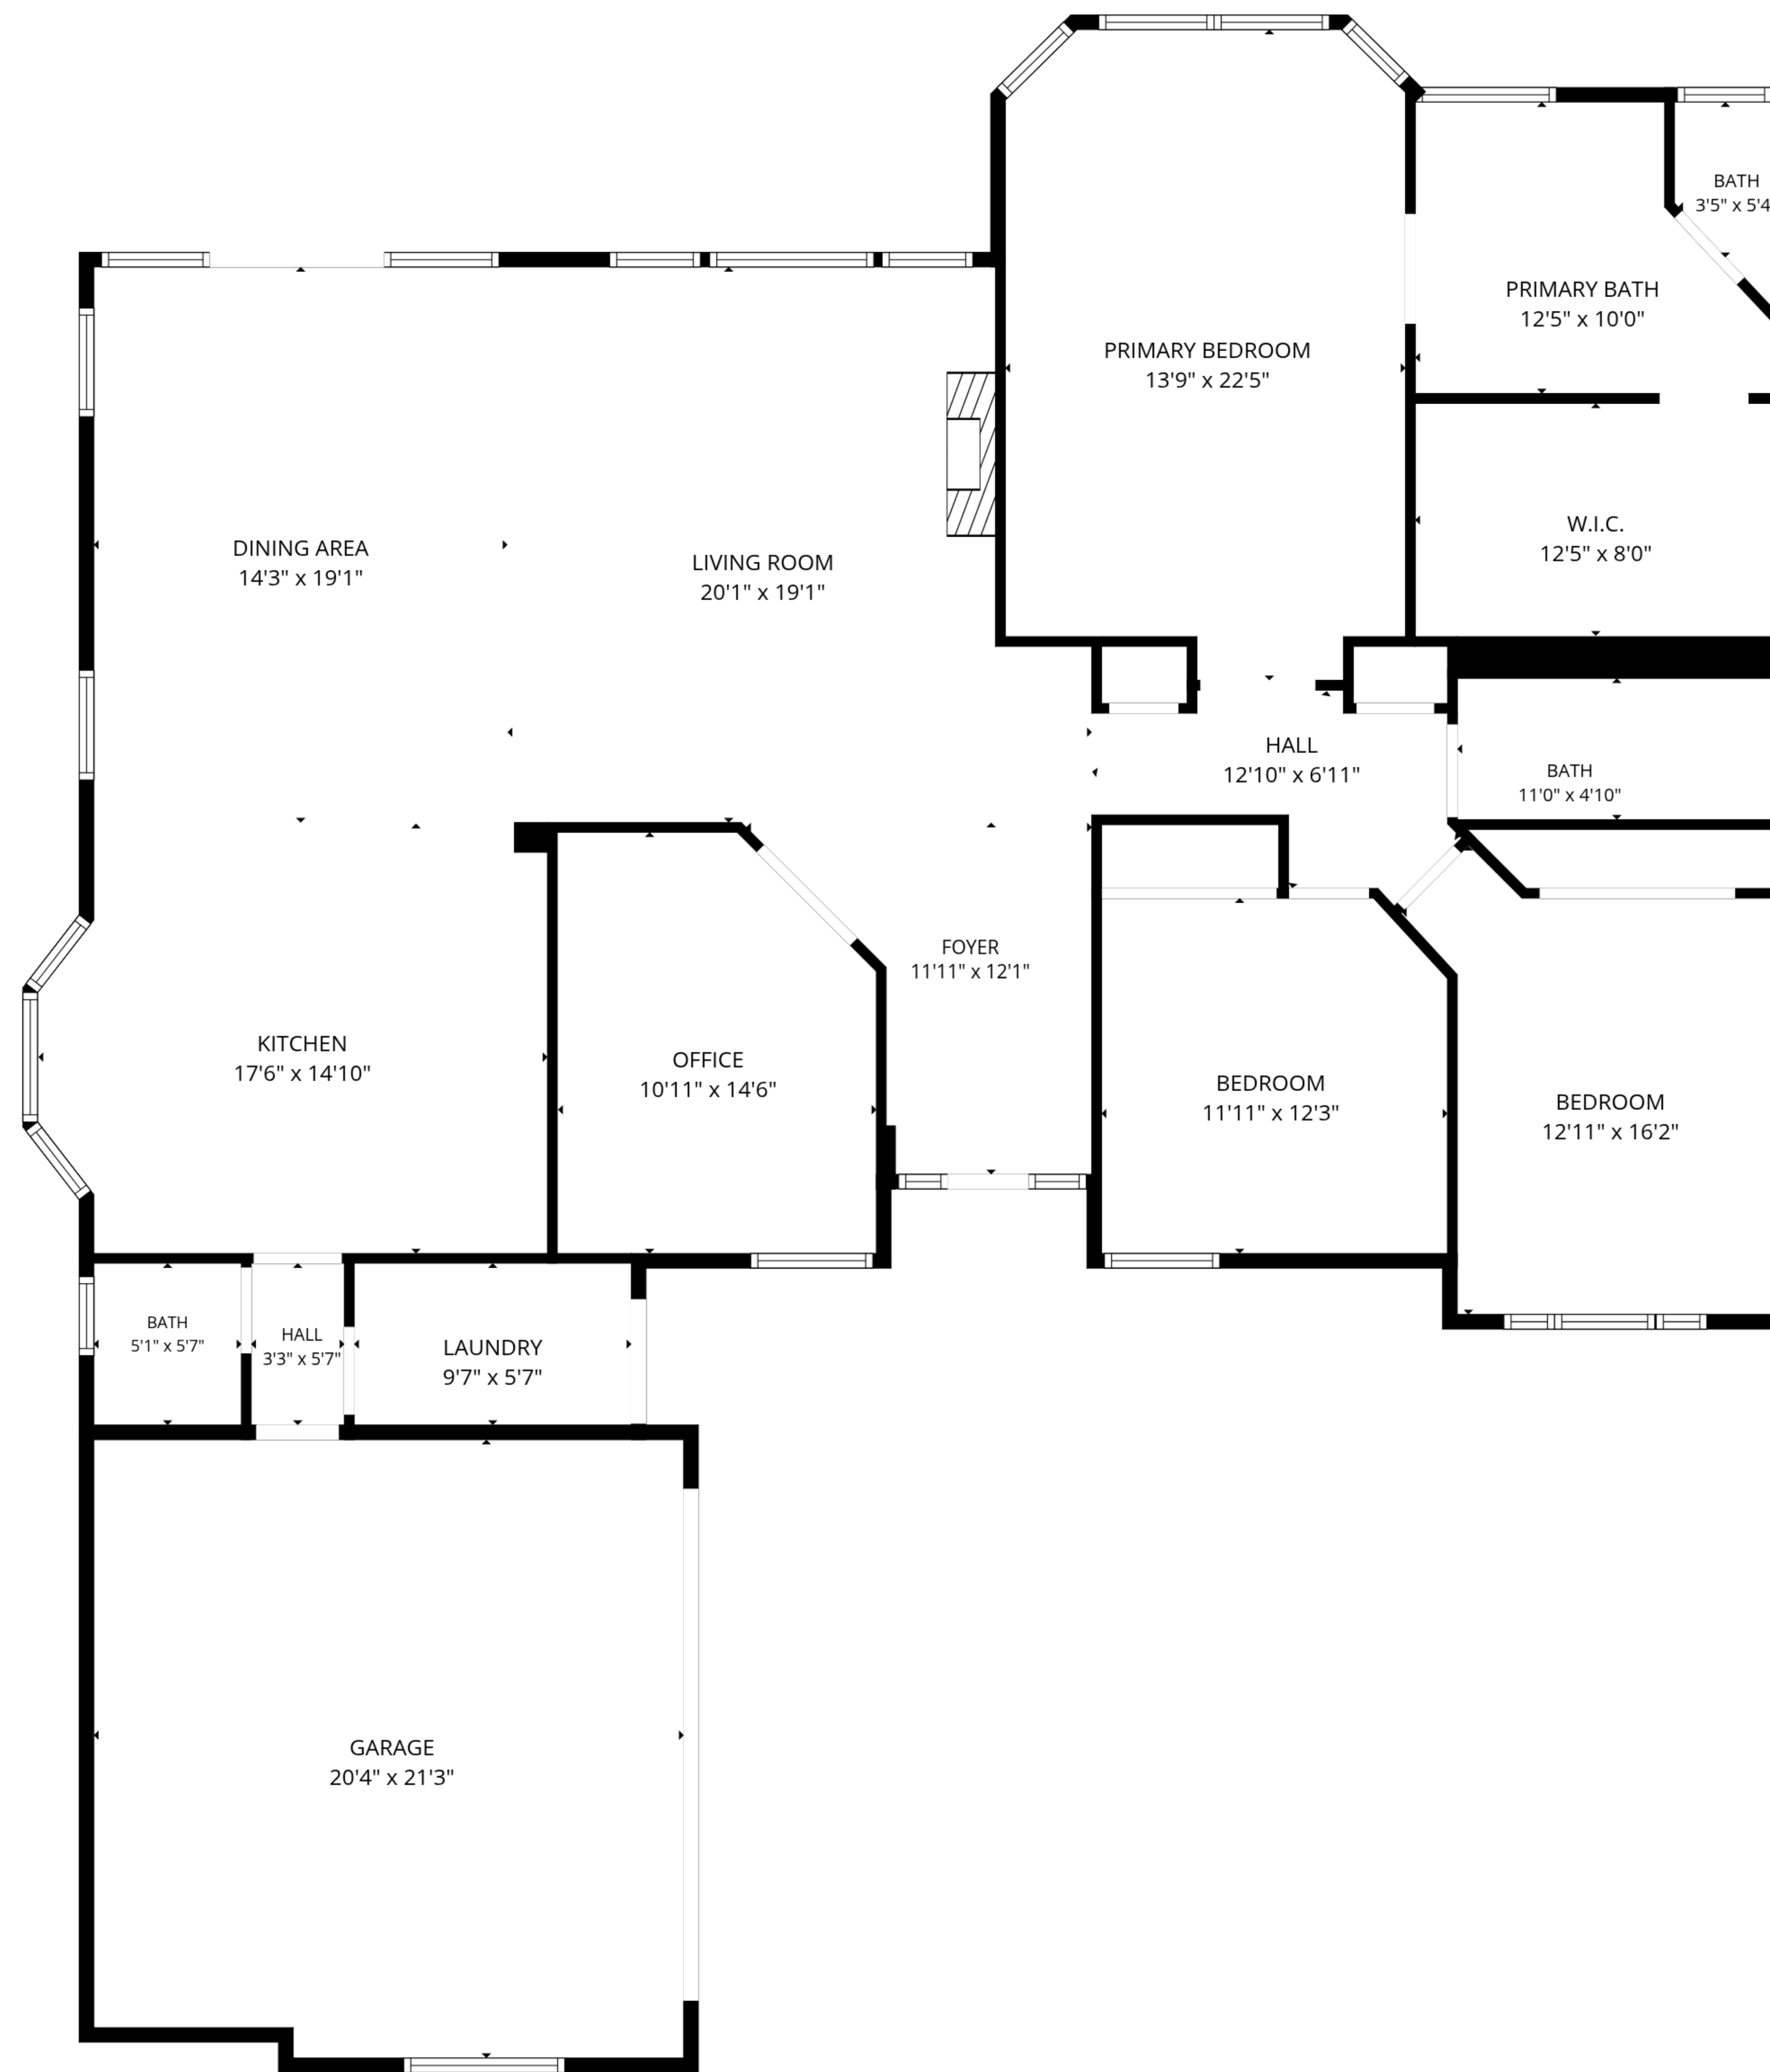

**Total GLA: 2380 sq. ft | Total: 2838 sq. ft**  
 1st floor: 2380 sq. ft (Excluded areas 458 sq. ft)

**Total GLA: 2380 sq. ft | Total: 2838 sq. ft**  
1st floor: 2380 sq. ft (Excluded areas 458 sq. ft)