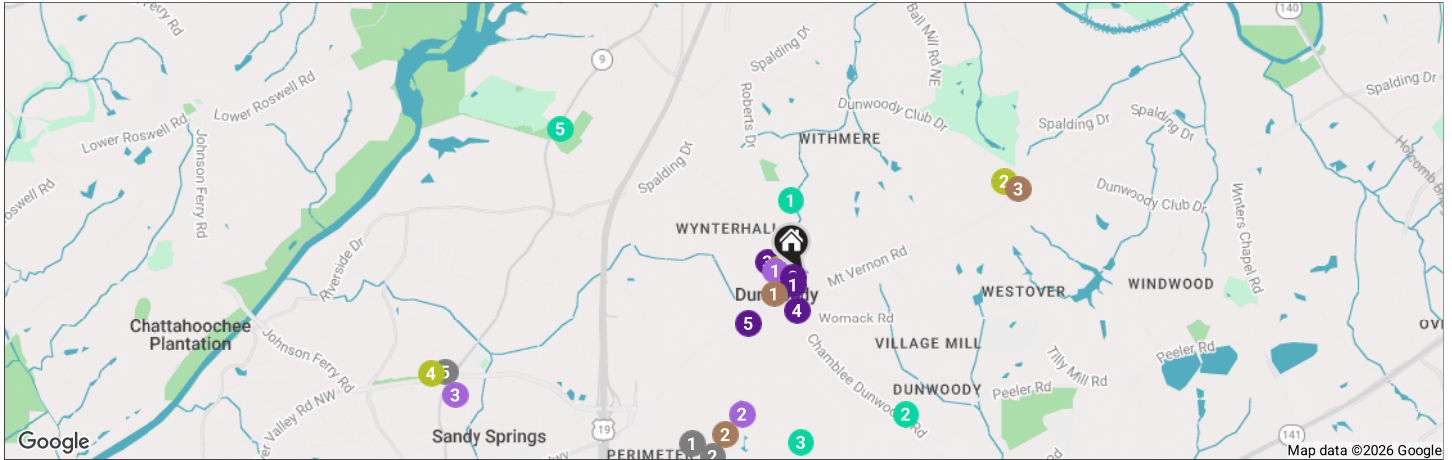

1549 Prestwick Lane, Dunwoody, GA 30338

RESTAURANTS

- 1 Joey D's Oak Room
1015 CROWN POINTE PARKWAY,
1.5 MI
- 2 Fleming's Prime
Steakhouse & Wine Bar
4501 OLDE PERIMETER WAY, 1.5 MI
- 3 Eclipse di Luna -
Dunwoody
4505 ASHFORD DUNWOODY ROAD,
1.6 MI
- 4 Maggiano's Little Italy
4400 ASHFORD DUNWOODY ROAD
SPACE #3035, 1.8 MI
- 5 Nori Nori
6690 ROSWELL ROAD SUITE 2110,
2.9 MI

- 3 Crema Espresso Gourmet
2458 MOUNT VERNON ROAD,
1.8 MI
- 4 Einstein Bros. Bagels
1100 HAMMOND DRIVE STE 600,
2.3 MI

GROCERY

- 1 The Fresh Market
5515 CHAMBLEE DUNWOODY
ROAD, 0.2 MI
- 2 Publix Super Market at
Perimeter Marketplace
500 ASHWOOD PARKWAY, 1.2 MI
- 3 Publix Super Market at
Abernathy Square
Shopping Center
6615 ROSWELL ROAD, 2.8 MI

COFFEE

- 1 Dunkin'
1594 MOUNT VERNON ROAD,
0.3 MI
- 2 Starbucks Coffee
Company
125 PERIMETER CENTER PLACE,
1.4 MI

GYM

- 1 Pure Barre
5539 CHAMBLEE DUNWOODY
ROAD, 0.2 MI
- 2 Orangetheory Fitness
2480 JETT FERRY ROAD STE 500,
1.7 MI

- 6 Chattahoochee River
National Recreation Area
1978 ISLAND FORD PARKWAY,
2.7 MI

SERVICES

- 1 PNC Bank
1636 MOUNT VERNON ROAD,
0.1 MI
- 2 United States Postal
Service
1551 DUNWOODY VILLAGE
PARKWAY, 0.1 MI
- 3 First Citizens Bank
5571 CHAMBLEE DUNWOODY
ROAD, 0.3 MI
- 4 Dunwoody Library,
DeKalb County Public
Library
5339 CHAMBLEE DUNWOODY
ROAD, 0.3 MI
- 5 Regions Bank
1457 MOUNT VERNON ROAD,
0.6 MI