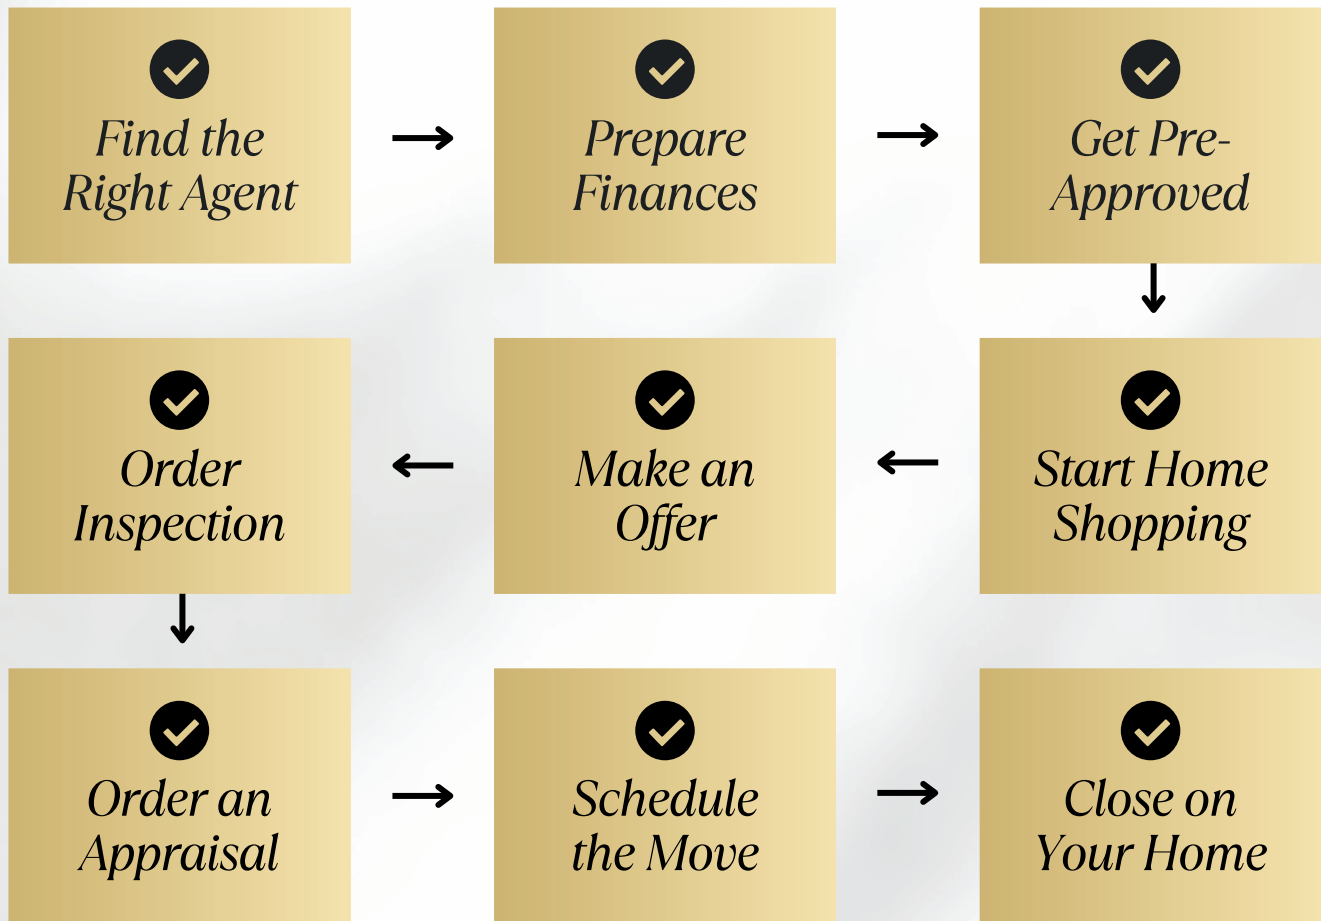

Buyer's Guide

SIMPLE NINE STEP PROCESS

Have a question? Give me a call today!

Sylvia Monares

REALTOR® | DRE 02155936

📞 310.357.4851

✉️ sylvia@therise.group